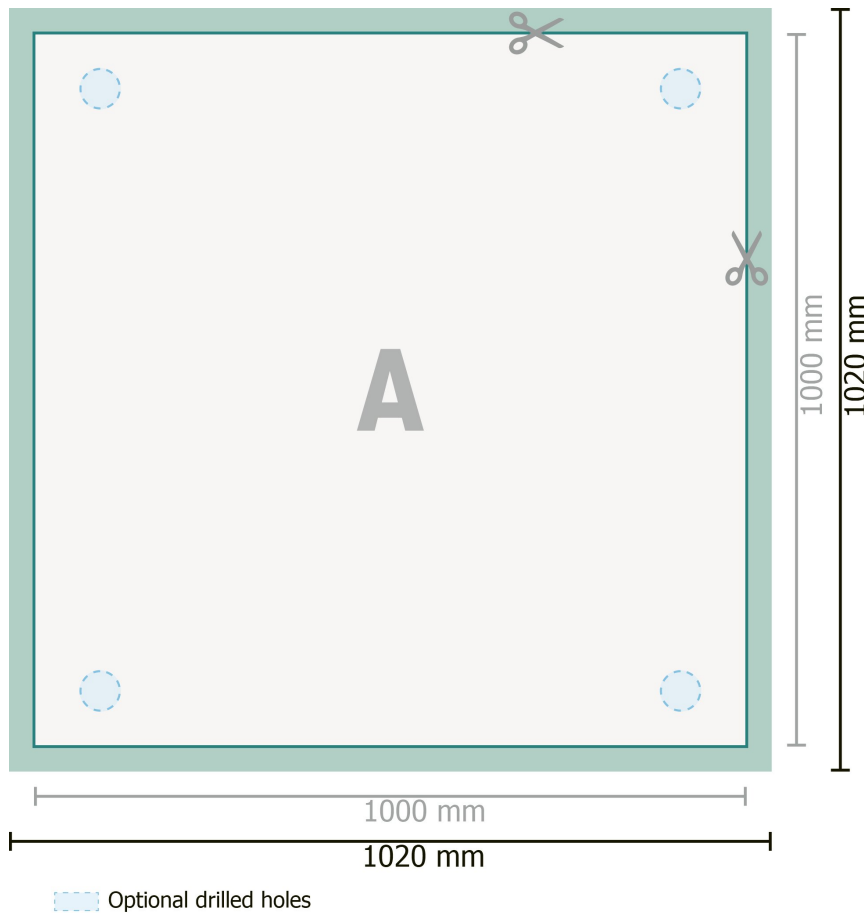

Flexible foam boards, 100 x 100 cm

**Dataformat (incl. 10 mm bleed):**

102 x 102 cm

Trimmed size:

100 x 100 cm

bleed:

10 mm

Safety margin:

4 mm

Maintaining space between the text/information and the edge of the trimmed format prevents undesirable cuts.

Explanation of symbols

Bleed

Reading direction

Trimmed size

Data format

We will cut/perforate your product here

Optional drilled holes

Please note:

Allow for trim allowance and safety margin according to instructions.

Arrange background graphics, images or graphics up to the edge of the data format.

Tolerances may occur during production due to cutting, punching and folding processes.