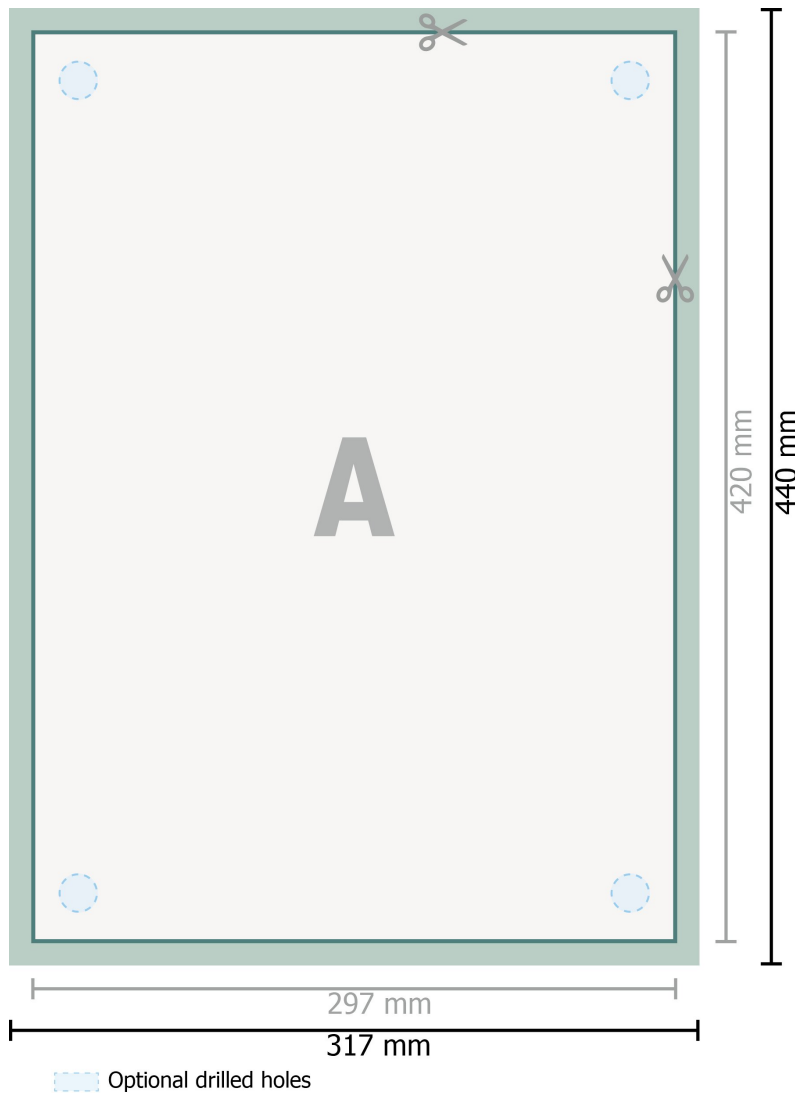

Acrylic glass sheets, A3

**Dataformat (incl. 10 mm bleed):**

31,7 x 44 cm

Trimmed size:

29,7 x 42 cm

bleed:

10 mm

Safety margin:

4 mm

Maintaining space between the text/information and the edge of the trimmed format prevents undesirable cuts.

Explanation of symbols

Bleed

Reading direction

Trimmed size

Data format

We will cut/perforate your product here

Please note:

Allow for trim allowance and safety margin according to instructions.

Arrange background graphics, images or graphics up to the edge of the data format.

Tolerances may occur during production due to cutting, punching and folding processes.