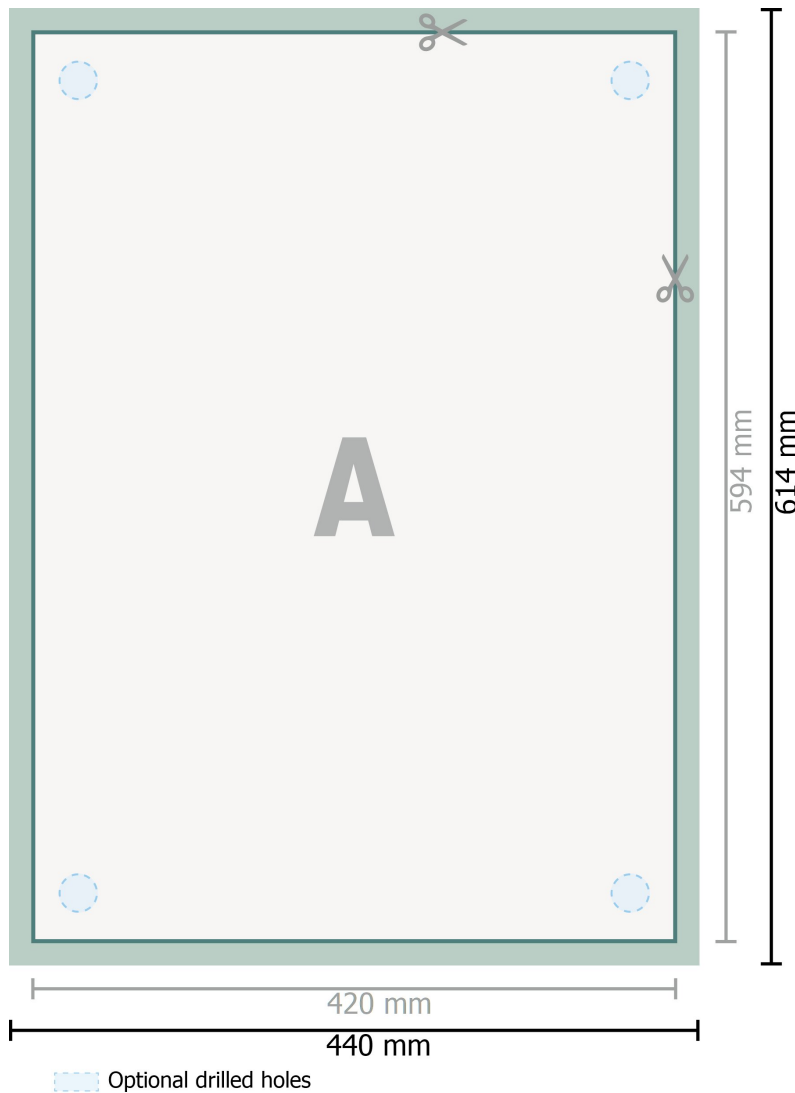

Rigid foam boards, A2

**Dataformat (incl. 10 mm bleed):**

44 x 61,4 cm

Trimmed size:

42 x 59,4 cm

bleed:

10 mm

Safety margin:

4 mm

Maintaining space between the text/information and the edge of the trimmed format prevents undesirable cuts.

Explanation of symbols

Bleed

Reading direction

Trimmed size

Data format

We will cut/perforate your product here

Please note:

Allow for trim allowance and safety margin according to instructions.

Arrange background graphics, images or graphics up to the edge of the data format.

Tolerances may occur during production due to cutting, punching and folding processes.