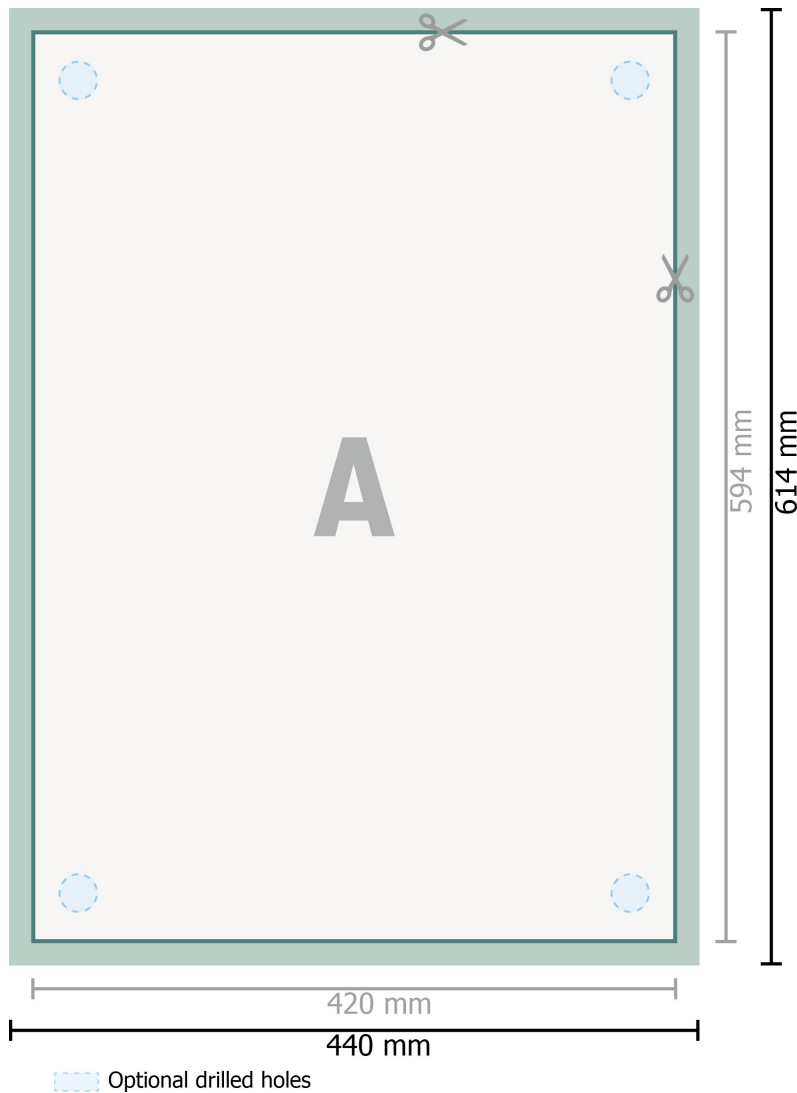

Acrylic glass sheets, A2

Dataformat (incl. 10 mm bleed):

44 x 61,4 cm

Trimmed size:

42 x 59,4 cm

bleed:

10 mm

Safety margin:

4 mm

Maintaining space between the text/information and the edge of the trimmed format prevents undesirable cuts.

Explanation of symbols

Bleed

Reading direction

Trimmed size

Data format

We will cut/perforate your product here

Please note:

Allow for trim allowance and safety margin according to instructions.

Arrange background graphics, images or graphics up to the edge of the data format.

Tolerances may occur during production due to cutting, punching and folding processes.