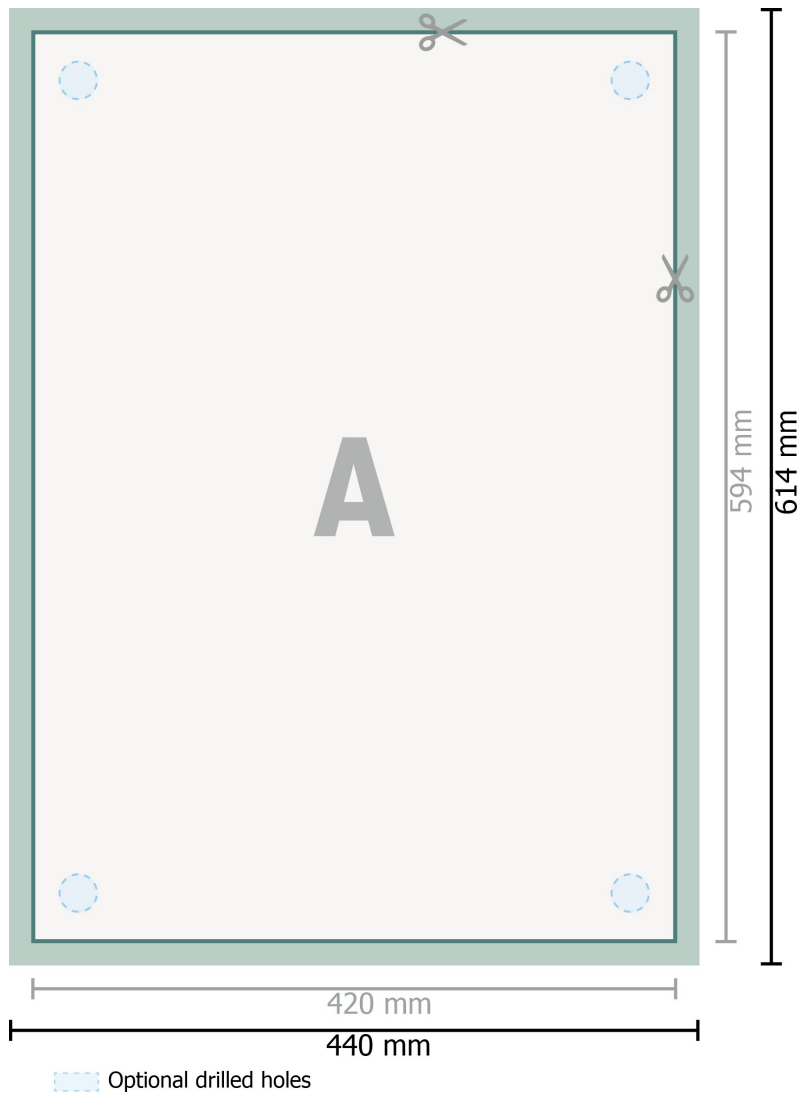

Flexible foam boards, A2

**Dataformat (incl. 10 mm bleed):**

44 x 61,4 cm

Trimmed size:

42 x 59,4 cm

bleed:

10 mm

Safety margin:

4 mm

Maintaining space between the text/information and the edge of the trimmed format prevents undesirable cuts.

Explanation of symbols

Bleed

Reading direction

Trimmed size

Data format

We will cut/perforate your product here

Please note:

Allow for trim allowance and safety margin according to instructions.

Arrange background graphics, images or graphics up to the edge of the data format.

Tolerances may occur during production due to cutting, punching and folding processes.