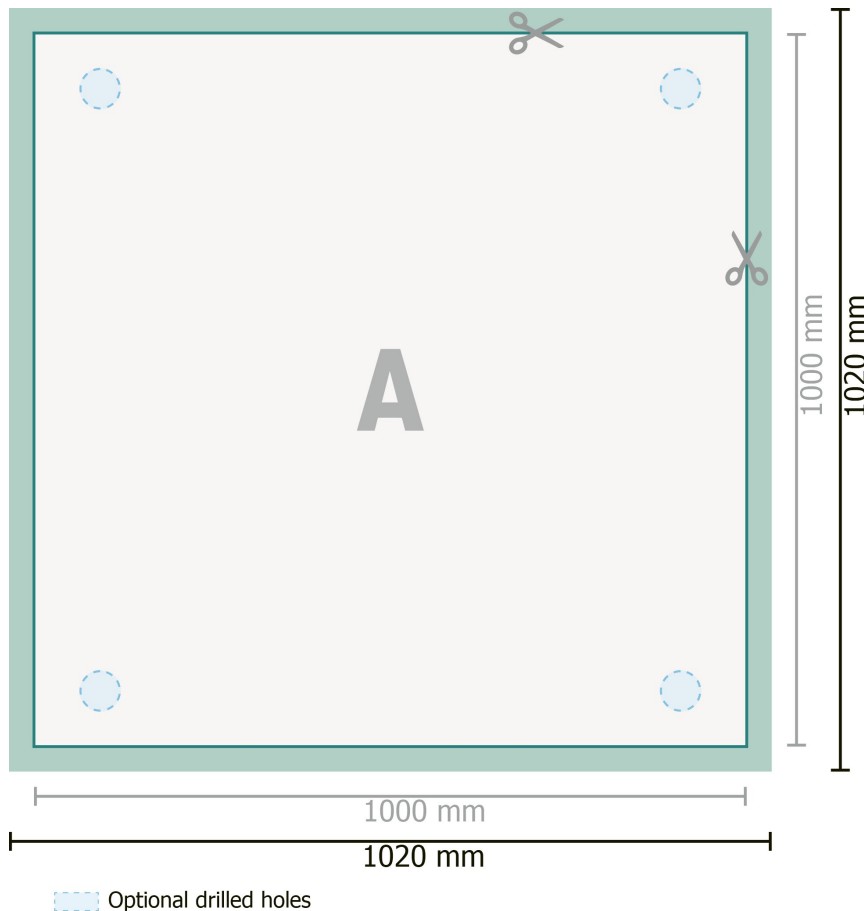

Acrylic glass sheets, 100 x 100 cm

**Dataformat (incl. 10 mm bleed):**

102 x 102 cm

Trimmed size:

100 x 100 cm

bleed:

10 mm

Safety margin:

4 mm

Maintaining space between the text/information and the edge of the trimmed format prevents undesirable cuts.

Explanation of symbols

Bleed

Reading direction

Trimmed size

Data format

We will cut/perforate your product here

Please note:

Allow for trim allowance and safety margin according to instructions.

Arrange background graphics, images or graphics up to the edge of the data format.

Tolerances may occur during production due to cutting, punching and folding processes.