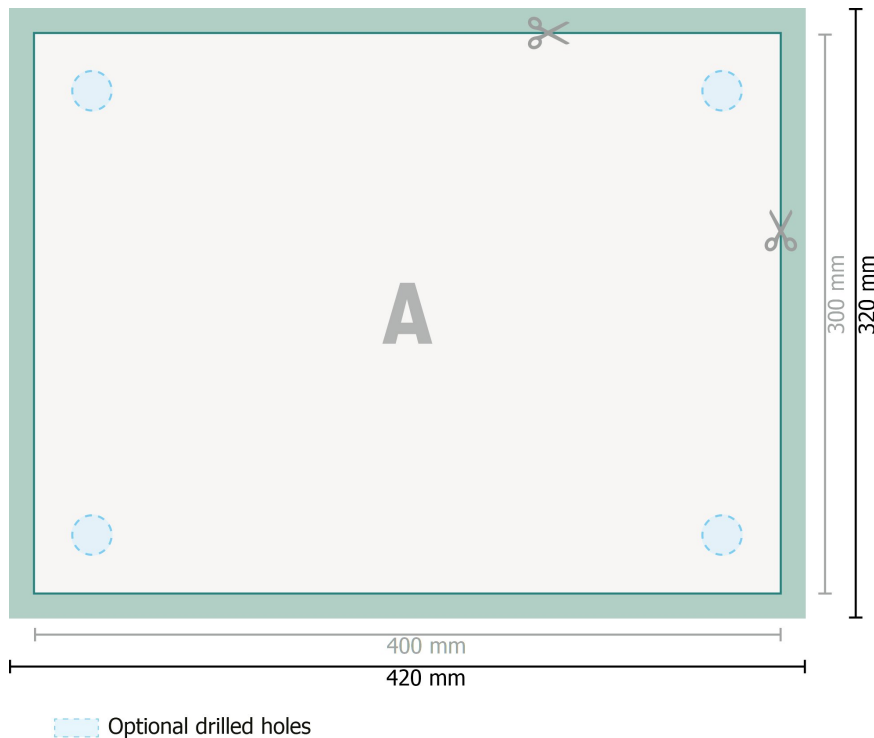

Rigid foam boards, 40 x 30 cm

Dataformat (incl. 10 mm bleed):
42 x 32 cm

Trimmed size:
40 x 30 cm

bleed:
10 mm

Safety margin:
4 mm

Maintaining space between the text/information and the edge of the trimmed format prevents undesirable cuts.

Explanation of symbols

 Bleed

 Reading direction

 Trimmed size

 Data format

 We will cut/perforate your product here

Please note:

Allow for trim allowance and safety margin according to instructions.

Arrange background graphics, images or graphics up to the edge of the data format.

Tolerances may occur during production due to cutting, punching and folding processes.

Printing data: Instructions and templates can be found under the menu item *Printing data* at www.onlineprinters.com