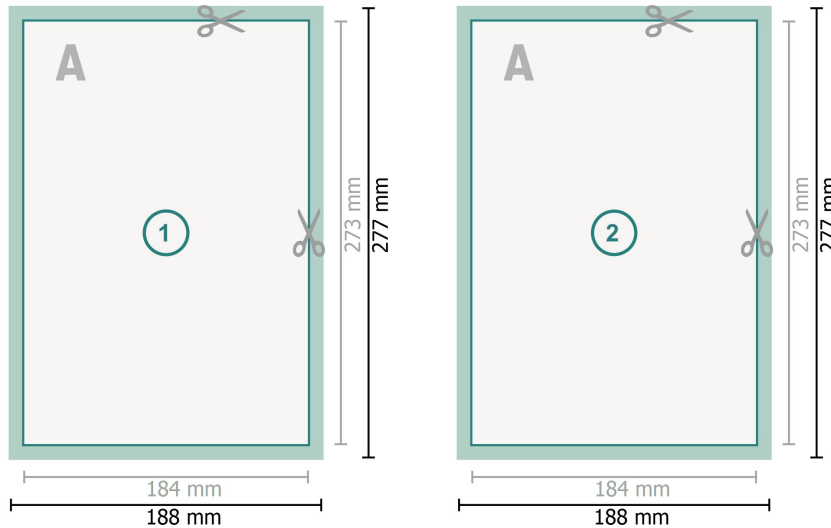

Postcards, DVD Cover

Dataformat (incl. 2 mm bleed):
18,8 x 27,7 cm

bleed:
2 mm

Trimmed size:
18,4 x 27,3 cm

Safety margin:
4 mm

Maintaining space between the text/information and the edge of the trimmed format prevents undesirable cuts.

Explanation of symbols

Bleed

Reading direction

Trimmed size

Data format

We will cut/perforate your product here

Please note:

Allow for trim allowance and safety margin according to instructions.

Arrange background graphics, images or graphics up to the edge of the data format.

Tolerances may occur during production due to cutting, punching and folding processes.

Printing data: Instructions and templates can be found under the menu item *Printing data* at www.onlineprinters.com