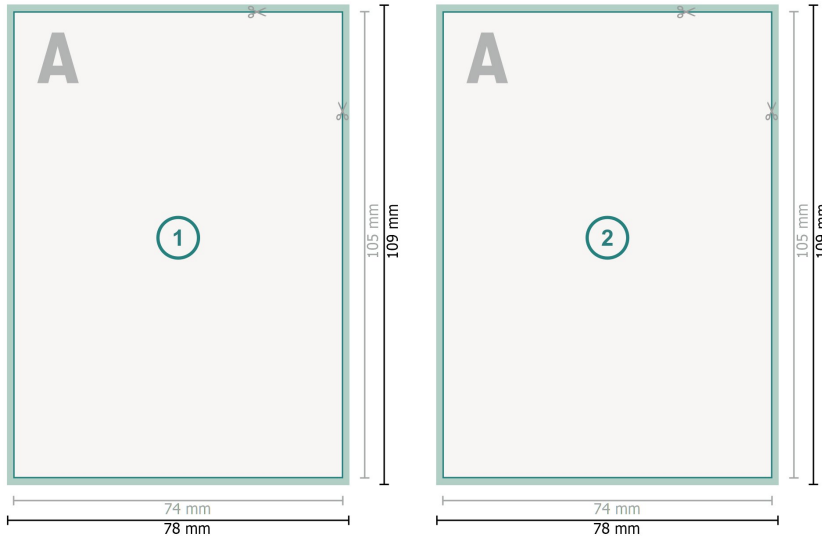

Autograph cards, A7

**Dataformat (incl. 2 mm bleed):**

7,8 x 10,9 cm

bleed:

2 mm

Trimmed size:

7,4 x 10,5 cm

Safety margin:

4 mm

Maintaining space between the text/information and the edge of the trimmed format prevents undesirable cuts.

Explanation of symbols

 Bleed

 Reading direction

 Trimmed size

 Data format

 We will cut/perforate your product here

Please note:

Allow for trim allowance and safety margin according to instructions.

Arrange background graphics, images or graphics up to the edge of the data format.

Tolerances may occur during production due to cutting, punching and folding processes.