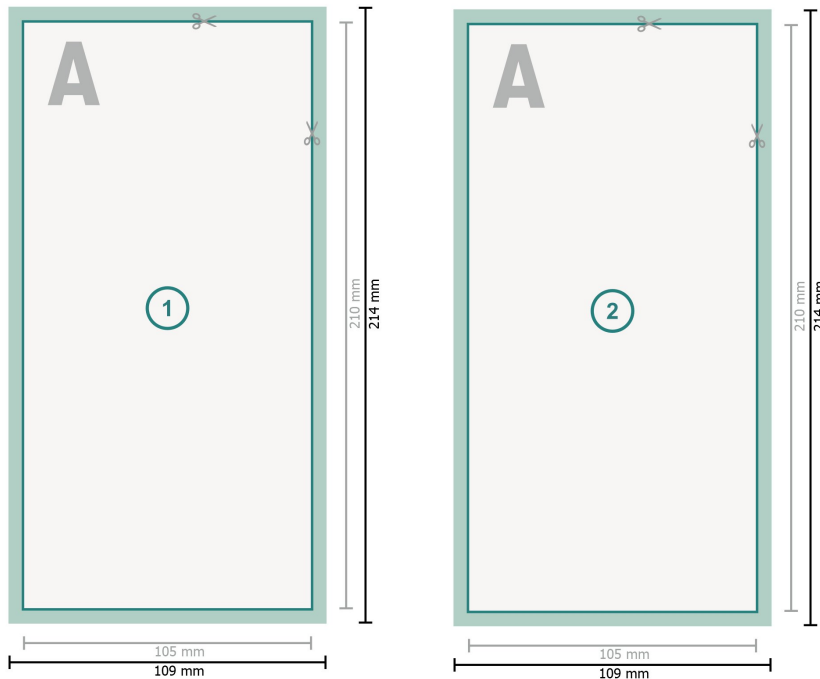

Autograph cards, DL

Dataformat (incl. 2 mm bleed):
10,9 x 21,4 cm

bleed:
2 mm

Trimmed size:
10,5 x 21 cm

Safety margin:
4 mm

Maintaining space between the text/information and the edge of the trimmed format prevents undesirable cuts.

Explanation of symbols

- Bleed
- Reading direction
- Trimmed size
- Data format
- We will cut/perforate your product here

Please note:

Allow for trim allowance and safety margin according to instructions.

Arrange background graphics, images or graphics up to the edge of the data format.

Tolerances may occur during production due to cutting, punching and folding processes.

Printing data: Instructions and templates can be found under the menu item *Printing data* at www.onlineprinters.com