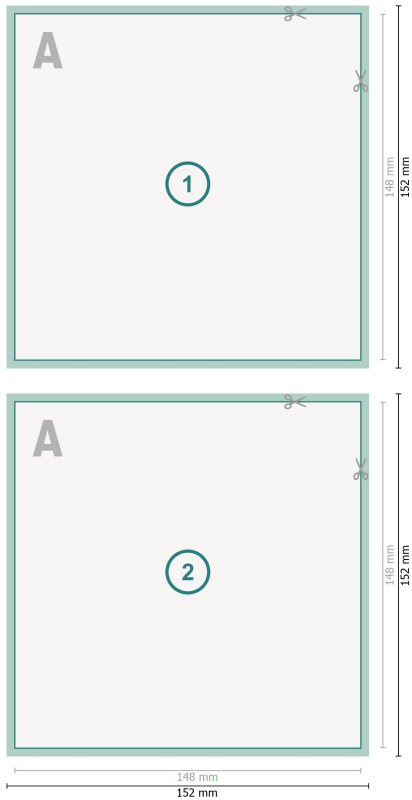

## Autograph cards, A5-Square

**Dataformat (incl. 2 mm bleed):**

15,2 x 15,2 cm

**bleed:**

2 mm

**Trimmed size:**

14,8 x 14,8 cm

**Safety margin:**

4 mm

Maintaining space between the text/information and the edge of the trimmed format prevents undesirable cuts.

**Explanation of symbols**

 Bleed

 Reading direction

 Trimmed size

 Data format

 We will cut/perforate your product here

---

**Please note:**

Allow for trim allowance and safety margin according to instructions.

Arrange background graphics, images or graphics up to the edge of the data format.

Tolerances may occur during production due to cutting, punching and folding processes.