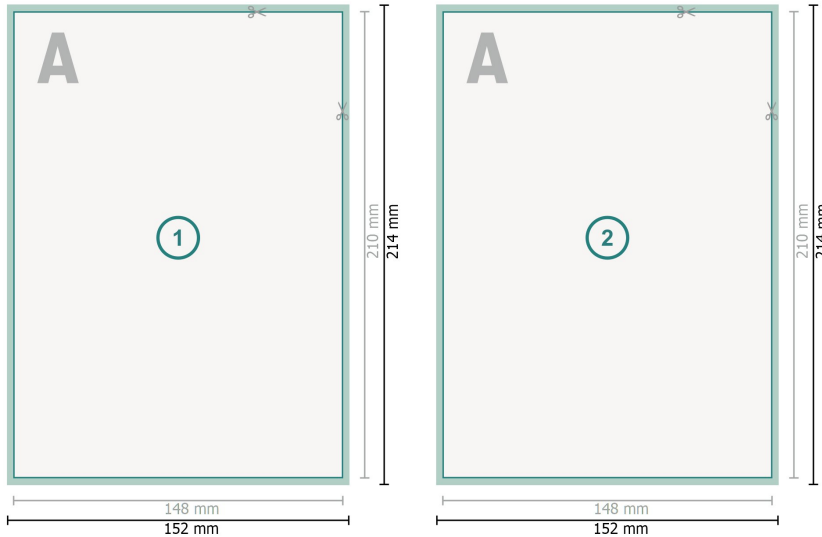

Autograph cards, A5

**Dataformat (incl. 2 mm bleed):**

15,2 x 21,4 cm

bleed:

2 mm

Trimmed size:

14,8 x 21 cm

Safety margin:

4 mm

Maintaining space between the text/information and the edge of the trimmed format prevents undesirable cuts.

Explanation of symbols

 Bleed

 Reading direction

 Trimmed size

 Data format

 We will cut/perforate your product here

Please note:

Allow for trim allowance and safety margin according to instructions.

Arrange background graphics, images or graphics up to the edge of the data format.

Tolerances may occur during production due to cutting, punching and folding processes.