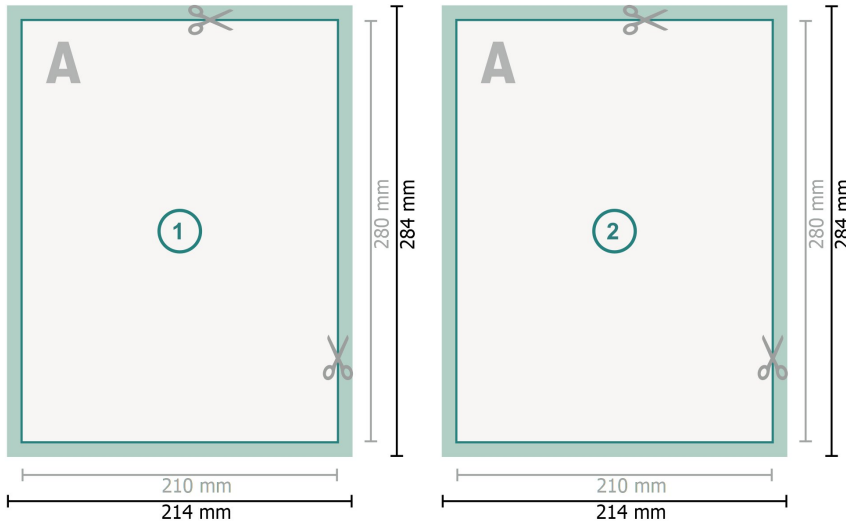

Autograph cards, 21 x 28 cm

**Dataformat (incl. 2 mm bleed):**

21,4 x 28,4 cm

bleed:

2 mm

Trimmed size:

21 x 28 cm

Safety margin:

4 mm

Maintaining space between the text/information and the edge of the trimmed format prevents undesirable cuts.

Explanation of symbols

 Bleed

 Reading direction

 Trimmed size

 Data format

 We will cut/perforate your product here

Please note:

Allow for trim allowance and safety margin according to instructions.

Arrange background graphics, images or graphics up to the edge of the data format.

Tolerances may occur during production due to cutting, punching and folding processes.