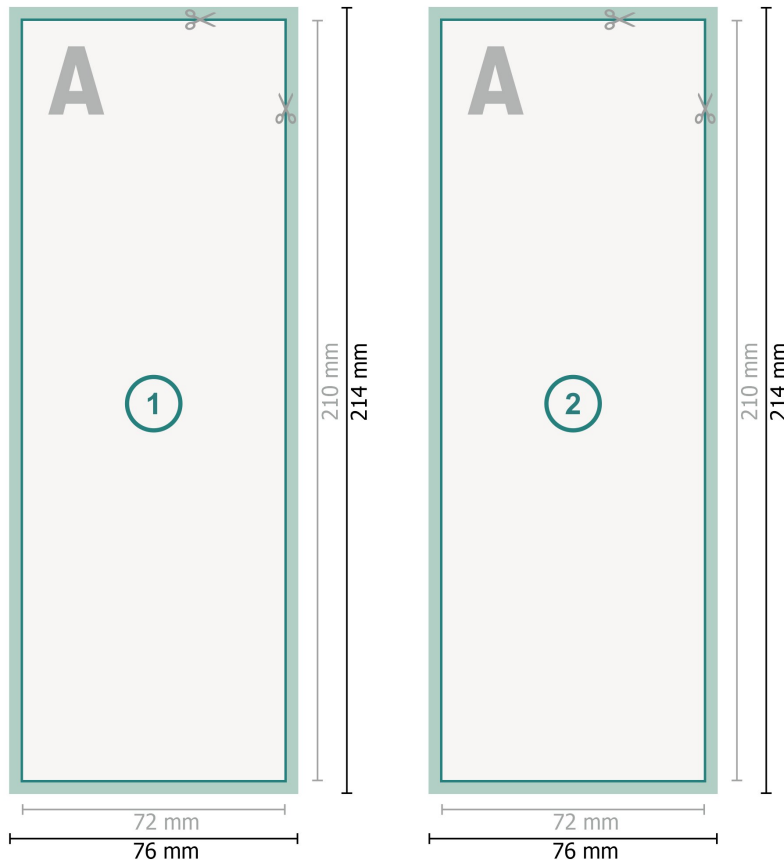

## Autograph cards, A5 Half

**Dataformat (incl. 2 mm bleed):**

7,6 x 21,4 cm

**bleed:**

2 mm

**Trimmed size:**

7,2 x 21 cm

**Safety margin:**

4 mm

Maintaining space between the text/information and the edge of the trimmed format prevents undesirable cuts.

**Explanation of symbols**

- Bleed
- Reading direction
- Trimmed size
- Data format
- We will cut/perforate your product here

---

**Please note:**

Allow for trim allowance and safety margin according to instructions.

Arrange background graphics, images or graphics up to the edge of the data format.

Tolerances may occur during production due to cutting, punching and folding processes.