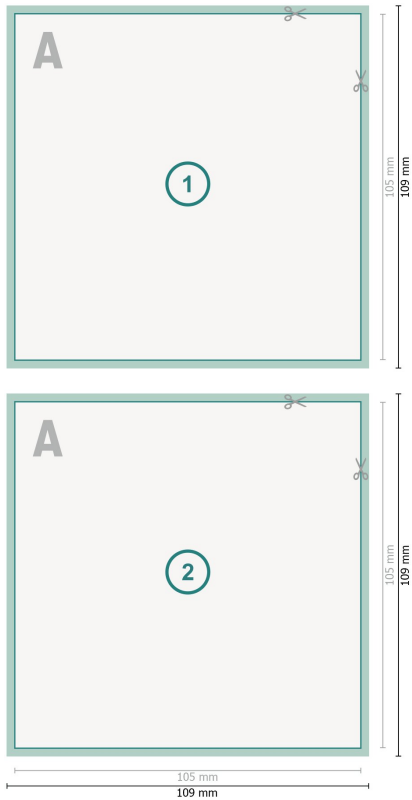

## Autograph cards, A6-Square

**Dataformat (incl. 2 mm bleed):**

10,9 x 10,9 cm

**bleed:**

2 mm

**Trimmed size:**

10,5 x 10,5 cm

**Safety margin:**

4 mm

Maintaining space between the text/information and the edge of the trimmed format prevents undesirable cuts.

**Explanation of symbols**

Bleed

Reading direction

Trimmed size

Data format

We will cut/perforate your product here

---

**Please note:**

Allow for trim allowance and safety margin according to instructions.

Arrange background graphics, images or graphics up to the edge of the data format.

Tolerances may occur during production due to cutting, punching and folding processes.