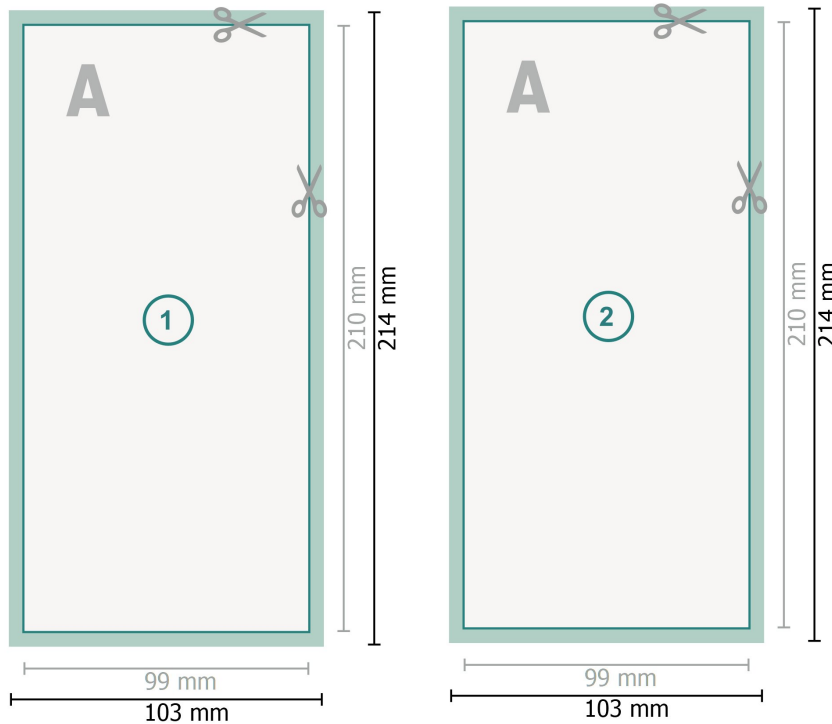

## Autograph cards, 1/3 A4

**Dataformat (incl. 2 mm bleed):**  
10,3 x 21,4 cm

**bleed:**  
2 mm

**Trimmed size:**  
9,9 x 21 cm

**Safety margin:**  
4 mm

Maintaining space between the text/information and the edge of the trimmed format prevents undesirable cuts.

### Explanation of symbols

Bleed

Reading direction

Trimmed size

Data format

We will cut/perforate your product here

### Please note:

Allow for trim allowance and safety margin according to instructions.

Arrange background graphics, images or graphics up to the edge of the data format.

Tolerances may occur during production due to cutting, punching and folding processes.