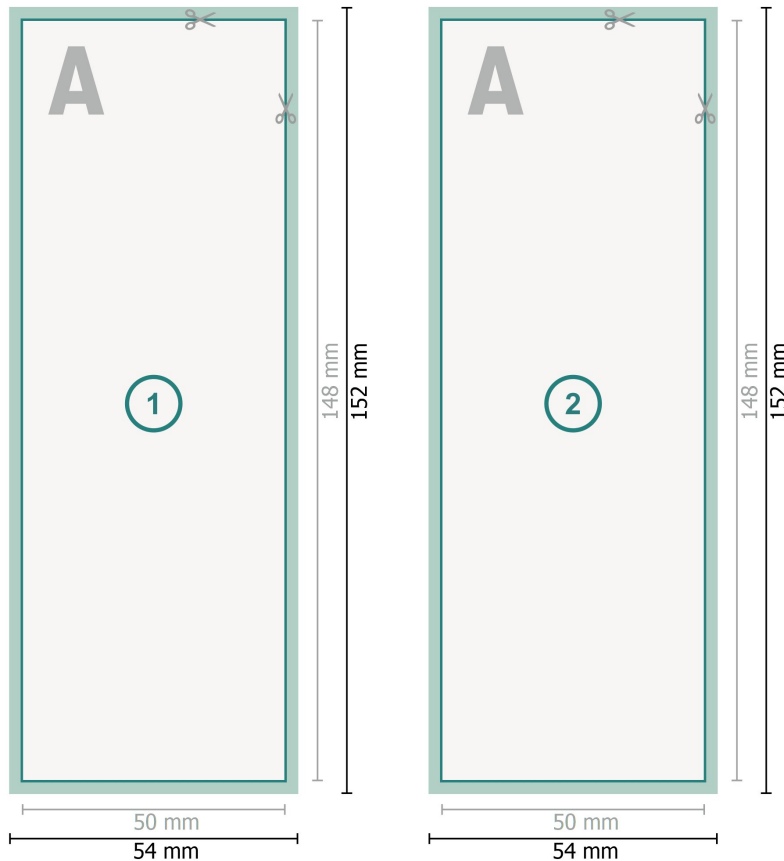

Autograph cards, A6 Half

**Dataformat (incl. 2 mm bleed):**

5,4 x 15,2 cm

bleed:

2 mm

Trimmed size:

5 x 14,8 cm

Safety margin:

4 mm

Maintaining space between the text/information and the edge of the trimmed format prevents undesirable cuts.

Explanation of symbols

Bleed

Reading direction

Trimmed size

Data format

We will cut/perforate your product here

Please note:

Allow for trim allowance and safety margin according to instructions.

Arrange background graphics, images or graphics up to the edge of the data format.

Tolerances may occur during production due to cutting, punching and folding processes.