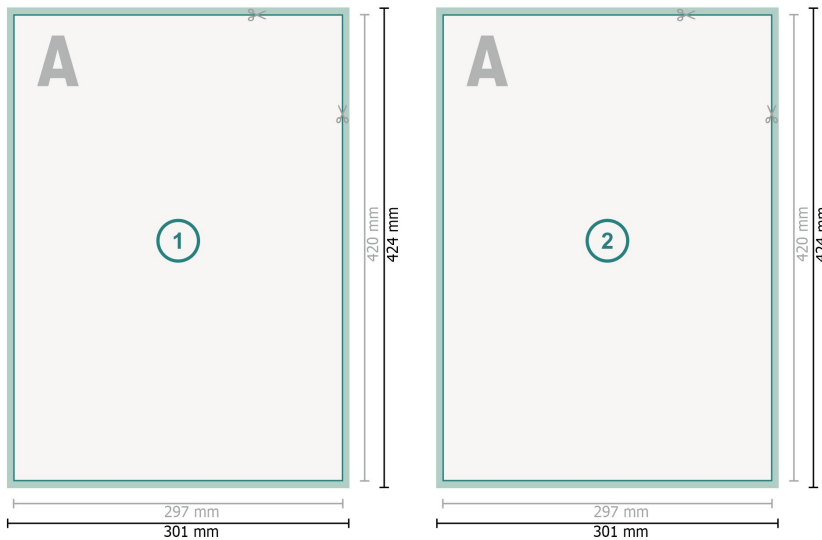

Postcards, A3

**Dataformat (incl. 2 mm bleed):**

30,1 x 42,4 cm

bleed:

2 mm

Trimmed size:

29,7 x 42 cm

Safety margin:

4 mm

Maintaining space between the text/information and the edge of the trimmed format prevents undesirable cuts.

Explanation of symbols

 Bleed

 Reading direction

 Trimmed size

 Data format

 We will cut/perforate your product here

Please note:

Allow for trim allowance and safety margin according to instructions.

Arrange background graphics, images or graphics up to the edge of the data format.

Tolerances may occur during production due to cutting, punching and folding processes.