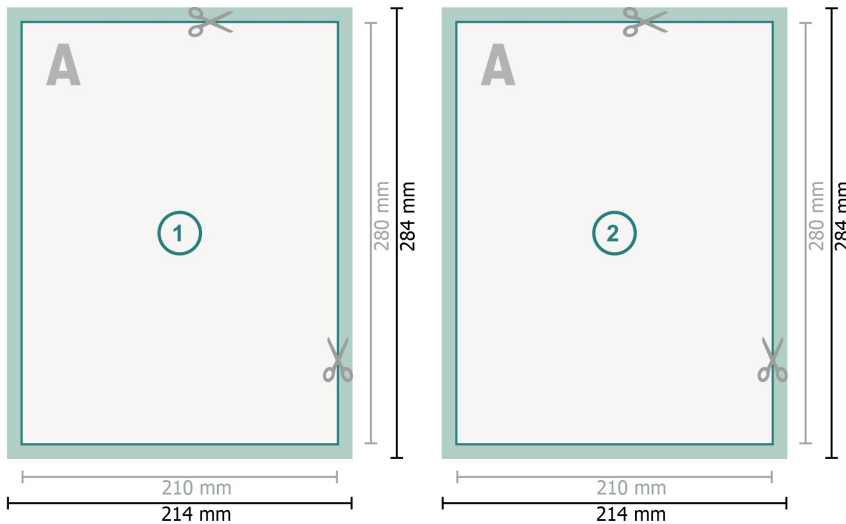

Postcards, 21 x 28 cm

**Dataformat (incl. 2 mm bleed):**

21,4 x 28,4 cm

bleed:

2 mm

Trimmed size:

21 x 28 cm

Safety margin:

4 mm

Maintaining space between the text/information and the edge of the trimmed format prevents undesirable cuts.

Explanation of symbols

Bleed

Reading direction

Trimmed size

Data format

We will cut/perforate your product here

Please note:

Allow for trim allowance and safety margin according to instructions.

Arrange background graphics, images or graphics up to the edge of the data format.

Tolerances may occur during production due to cutting, punching and folding processes.