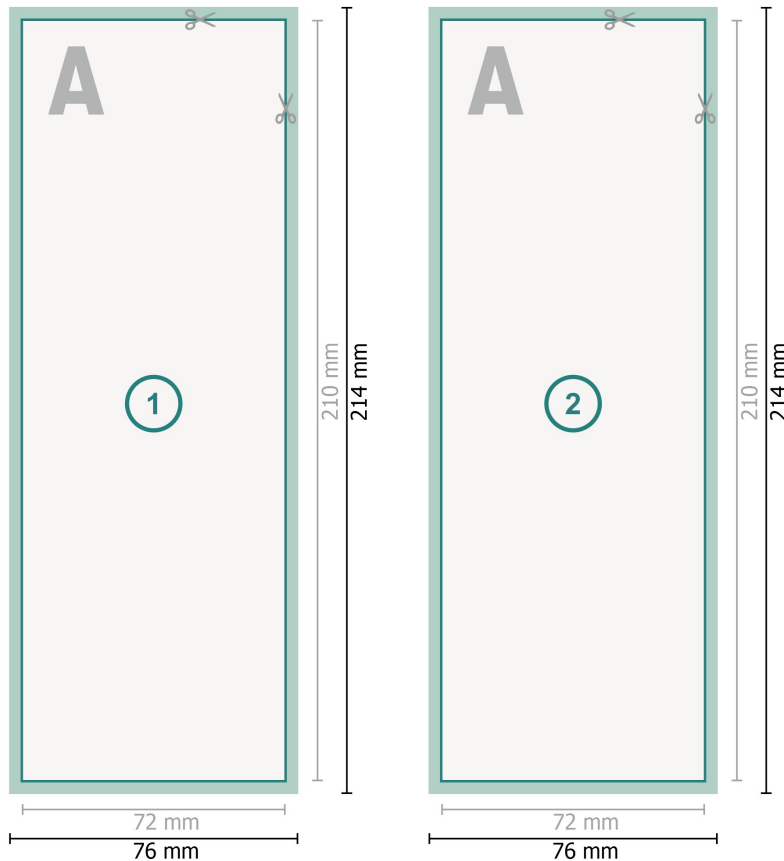

## Postcards, A5 Half

**Dataformat (incl. 2 mm bleed):**

7,6 x 21,4 cm

**bleed:**

2 mm

**Trimmed size:**

7,2 x 21 cm

**Safety margin:**

4 mm

Maintaining space between the text/information and the edge of the trimmed format prevents undesirable cuts.

**Explanation of symbols**

-  Bleed
-  Reading direction
-  Trimmed size
-  Data format
-  We will cut/perforate your product here

---

**Please note:**

Allow for trim allowance and safety margin according to instructions.

Arrange background graphics, images or graphics up to the edge of the data format.

Tolerances may occur during production due to cutting, punching and folding processes.