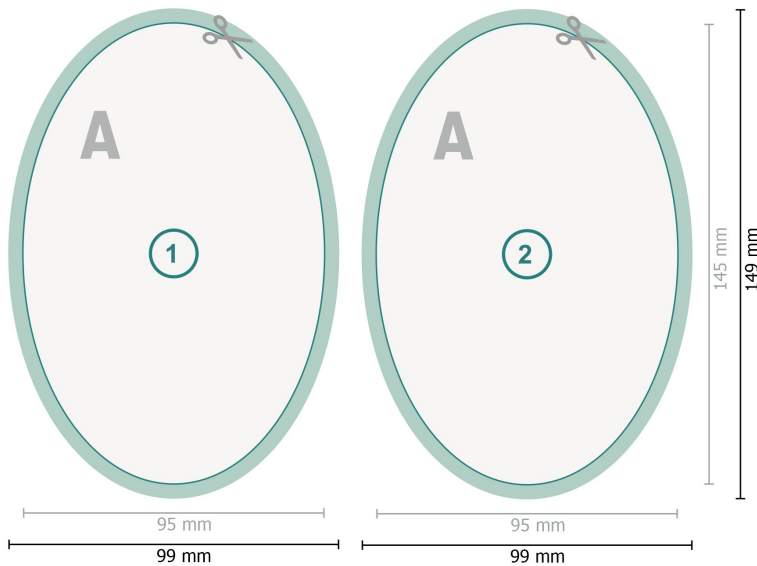

Postcards, Oval, 9.5 x 14.5 cm

**Dataformat (incl. 2 mm bleed):**

9,9 x 14,9 cm

bleed:

2 mm

Trimmed size:

9,5 x 14,5 cm

Safety margin:

4 mm

Maintaining space between the text/information and the edge of the trimmed format prevents undesirable cuts.

Explanation of symbols

 Bleed

 Reading direction

 Trimmed size

 Data format

 We will cut/perforate your product here

Please note:

Allow for trim allowance and safety margin according to instructions.

Arrange background graphics, images or graphics up to the edge of the data format.

Tolerances may occur during production due to cutting, punching and folding processes.