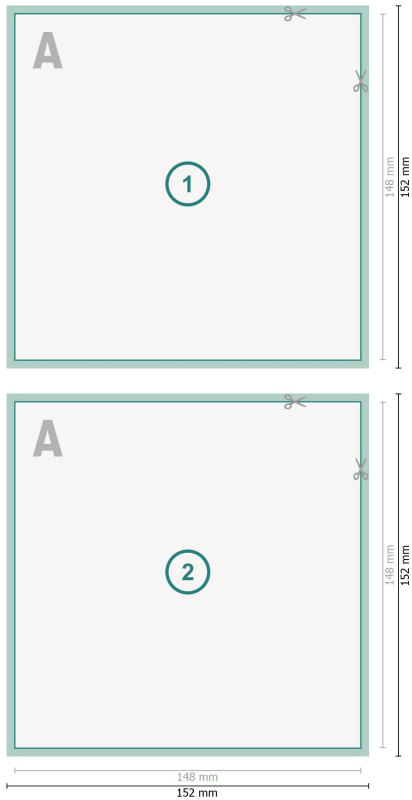

Postcards, A5-Square

**Dataformat (incl. 2 mm bleed):**

15,2 x 15,2 cm

bleed:

2 mm

Trimmed size:

14,8 x 14,8 cm

Safety margin:

4 mm

Maintaining space between the text/information and the edge of the trimmed format prevents undesirable cuts.

Explanation of symbols

 Bleed

 Reading direction

 Trimmed size

 Data format

 We will cut/perforate your product here

Please note:

Allow for trim allowance and safety margin according to instructions.

Arrange background graphics, images or graphics up to the edge of the data format.

Tolerances may occur during production due to cutting, punching and folding processes.