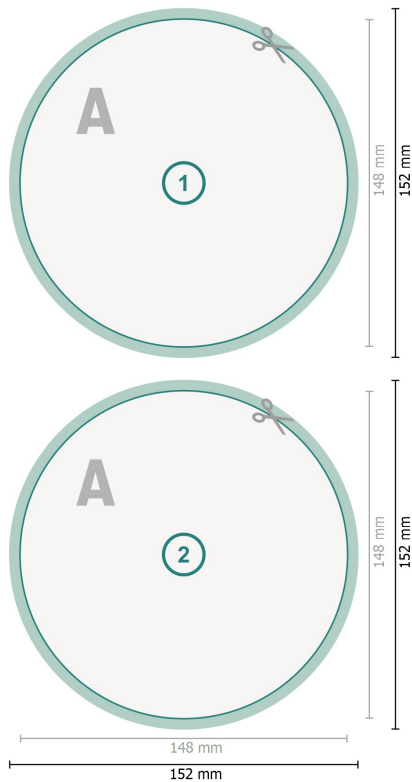

Postcards, round, 14.8 cm diameter

**Dataformat (incl. 2 mm bleed):**

15,2 x 15,2 cm

bleed:

2 mm

Trimmed size:

14,8 x 14,8 cm

Safety margin:

4 mm

Maintaining space between the text/information and the edge of the trimmed format prevents undesirable cuts.

Explanation of symbols

Bleed

Reading direction

Trimmed size

Data format

We will cut/perforate your product here

Please note:

Allow for trim allowance and safety margin according to instructions.

Arrange background graphics, images or graphics up to the edge of the data format.

Tolerances may occur during production due to cutting, punching and folding processes.