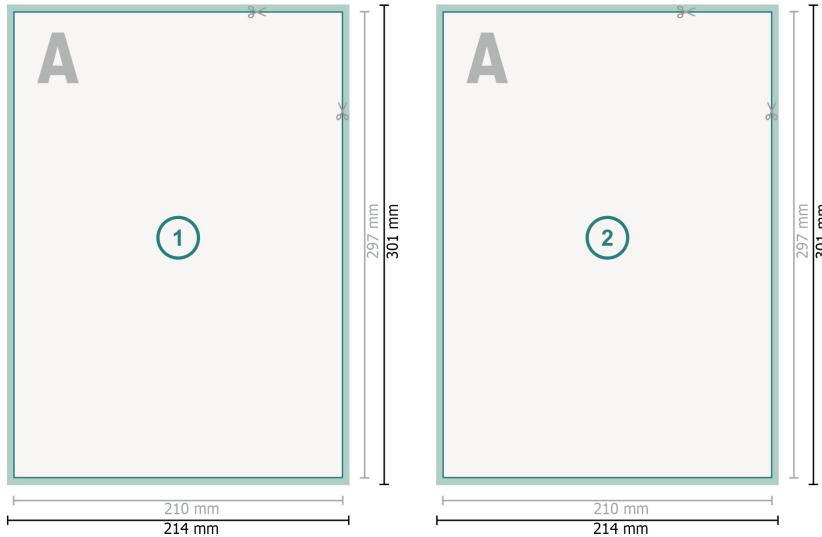

Postcards, A4

**Dataformat (incl. 2 mm bleed):**

21,4 x 30,1 cm

bleed:

2 mm

Trimmed size:

21 x 29,7 cm

Safety margin:

4 mm

Maintaining space between the text/information and the edge of the trimmed format prevents undesirable cuts.

Explanation of symbols

 Bleed

 Reading direction

 Trimmed size

 Data format

 We will cut/perforate your product here

Please note:

Allow for trim allowance and safety margin according to instructions.

Arrange background graphics, images or graphics up to the edge of the data format.

Tolerances may occur during production due to cutting, punching and folding processes.