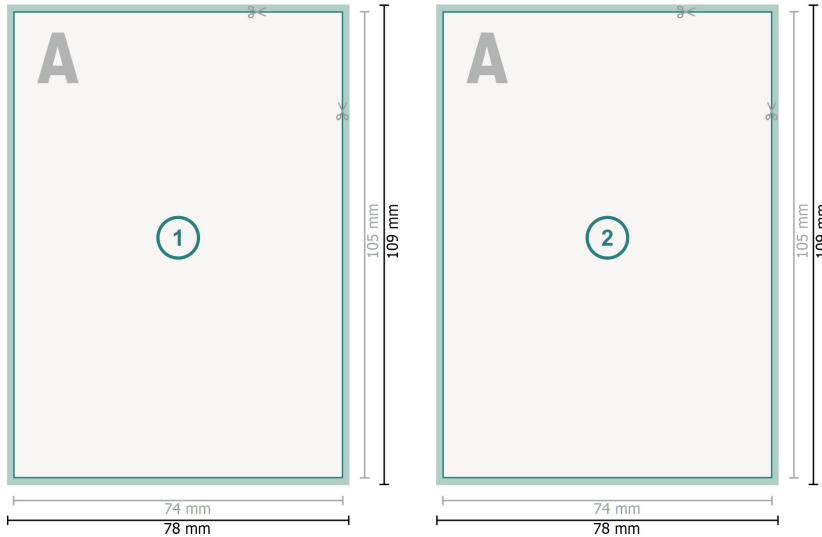

Postcards, A7

**Dataformat (incl. 2 mm bleed):**

7,8 x 10,9 cm

bleed:

2 mm

Trimmed size:

7,4 x 10,5 cm

Safety margin:

4 mm

Maintaining space between the text/information and the edge of the trimmed format prevents undesirable cuts.

Explanation of symbols

 Bleed

 Reading direction

 Trimmed size

 Data format

 We will cut/perforate your product here

Please note:

Allow for trim allowance and safety margin according to instructions.

Arrange background graphics, images or graphics up to the edge of the data format.

Tolerances may occur during production due to cutting, punching and folding processes.