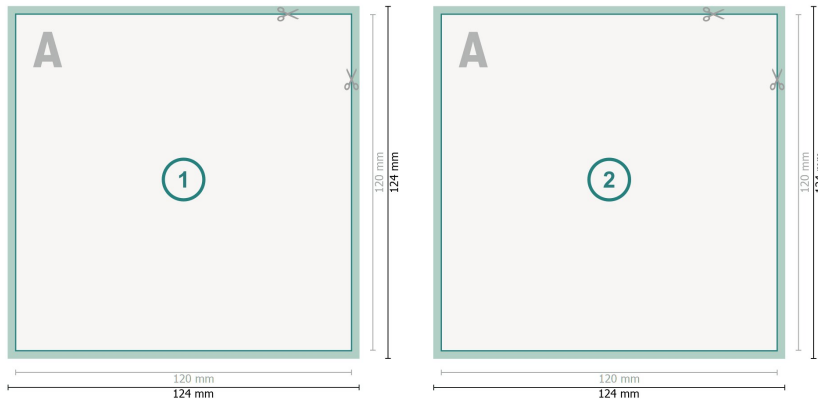

Postcards, CD-Format

Dataformat (incl. 2 mm bleed):
12,4 x 12,4 cm

bleed:
2 mm

Trimmed size:
12 x 12 cm

Safety margin:
4 mm

Maintaining space between the text/information and the edge of the trimmed format prevents undesirable cuts.

Explanation of symbols

-  Bleed
-  Reading direction
-  Trimmed size
-  Data format
-  We will cut/perforate your product here

Please note:

Allow for trim allowance and safety margin according to instructions.

Arrange background graphics, images or graphics up to the edge of the data format.

Tolerances may occur during production due to cutting, punching and folding processes.

Printing data: Instructions and templates can be found under the menu item *Printing data* at www.onlineprinters.com