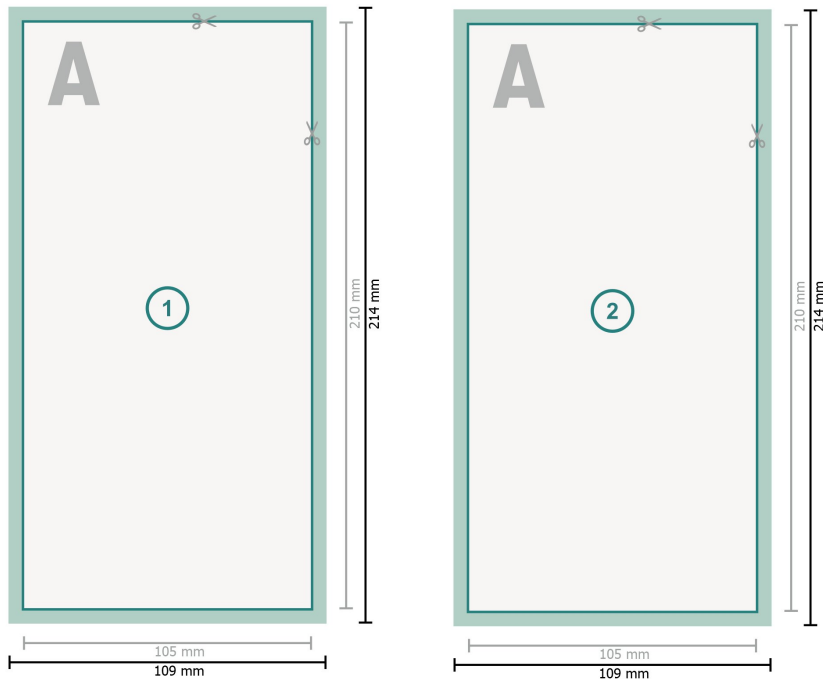

Postcards, DL

**Dataformat (incl. 2 mm bleed):**

10,9 x 21,4 cm

bleed:

2 mm

Trimmed size:

10,5 x 21 cm

Safety margin:

4 mm

Maintaining space between the text/information and the edge of the trimmed format prevents undesirable cuts.

Explanation of symbols

Bleed

Reading direction

Trimmed size

Data format

We will cut/perforate your product here

Please note:

Allow for trim allowance and safety margin according to instructions.

Arrange background graphics, images or graphics up to the edge of the data format.

Tolerances may occur during production due to cutting, punching and folding processes.