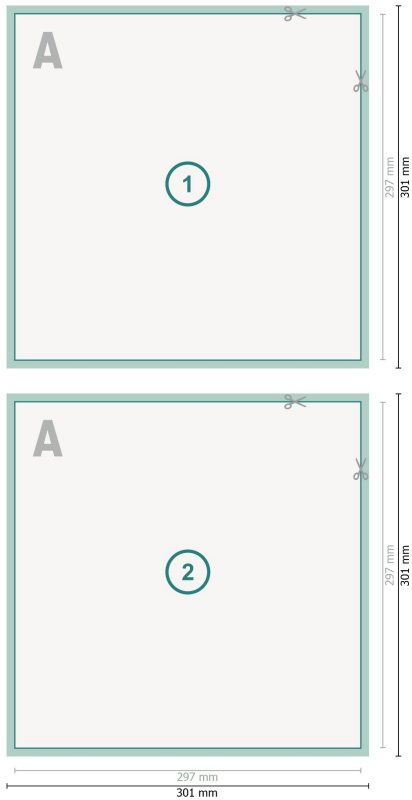

Postcards, A3-Square

**Dataformat (incl. 2 mm bleed):**

30,1 x 30,1 cm

bleed:

2 mm

Trimmed size:

29,7 x 29,7 cm

Safety margin:

4 mm

Maintaining space between the text/information and the edge of the trimmed format prevents undesirable cuts.

Explanation of symbols

 Bleed

 Reading direction

 Trimmed size

 Data format

 We will cut/perforate your product here

Please note:

Allow for trim allowance and safety margin according to instructions.

Arrange background graphics, images or graphics up to the edge of the data format.

Tolerances may occur during production due to cutting, punching and folding processes.