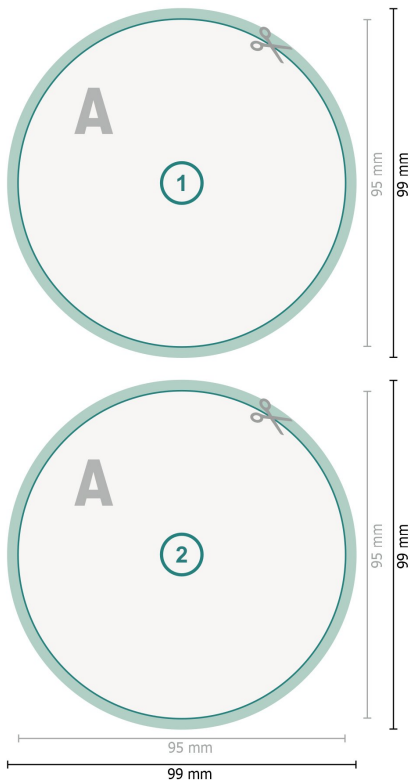

Postcards, round, 9.5 cm diameter

**Dataformat (incl. 2 mm bleed):**

9,9 x 9,9 cm

bleed:

2 mm

Trimmed size:

9,5 x 9,5 cm

Safety margin:

4 mm

Maintaining space between the text/information and the edge of the trimmed format prevents undesirable cuts.

Explanation of symbols

 Bleed

 Reading direction

 Trimmed size

 Data format

 We will cut/perforate your product here

Please note:

Allow for trim allowance and safety margin according to instructions.

Arrange background graphics, images or graphics up to the edge of the data format.

Tolerances may occur during production due to cutting, punching and folding processes.