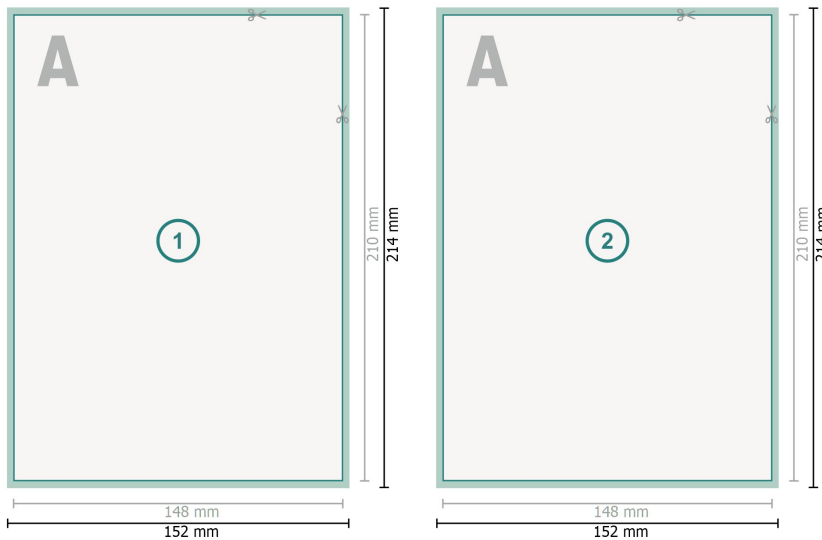

Postcards, A5

**Dataformat (incl. 2 mm bleed):**

15,2 x 21,4 cm

bleed:

2 mm

Trimmed size:

14,8 x 21 cm

Safety margin:

4 mm

Maintaining space between the text/information and the edge of the trimmed format prevents undesirable cuts.

Explanation of symbols

 Bleed

 Reading direction

 Trimmed size

 Data format

 We will cut/perforate your product here

Please note:

Allow for trim allowance and safety margin according to instructions.

Arrange background graphics, images or graphics up to the edge of the data format.

Tolerances may occur during production due to cutting, punching and folding processes.