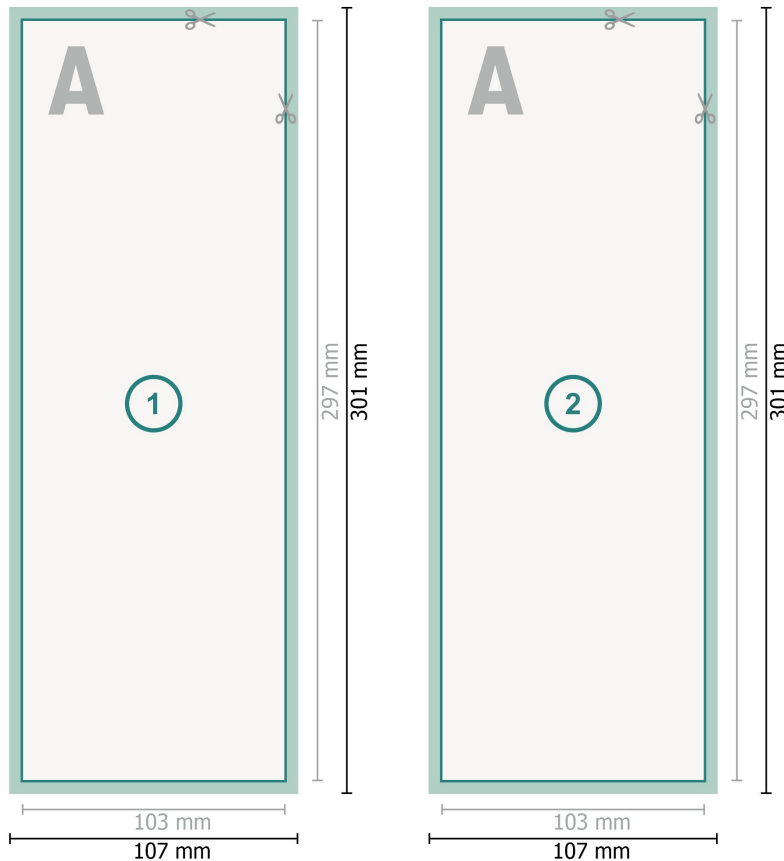

Postcards, A4 Half

**Dataformat (incl. 2 mm bleed):**

10,7 x 30,1 cm

bleed:

2 mm

Trimmed size:

10,3 x 29,7 cm

Safety margin:

4 mm

Maintaining space between the text/information and the edge of the trimmed format prevents undesirable cuts.

Explanation of symbols

Bleed

Reading direction

Trimmed size

Data format

We will cut/perforate your product here

Please note:

Allow for trim allowance and safety margin according to instructions.

Arrange background graphics, images or graphics up to the edge of the data format.

Tolerances may occur during production due to cutting, punching and folding processes.