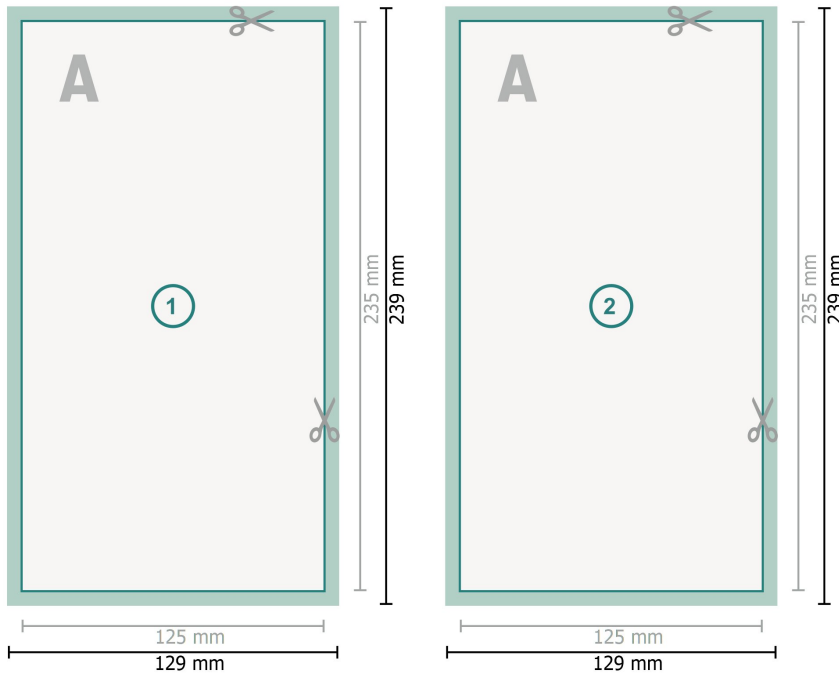

Postcards, Maxi

**Dataformat (incl. 2 mm bleed):**

12,9 x 23,9 cm

bleed:

2 mm

Trimmed size:

12,5 x 23,5 cm

Safety margin:

4 mm

Maintaining space between the text/information and the edge of the trimmed format prevents undesirable cuts.

Explanation of symbols

Bleed

Reading direction

Trimmed size

Data format

We will cut/perforate your product here

Please note:

Allow for trim allowance and safety margin according to instructions.

Arrange background graphics, images or graphics up to the edge of the data format.

Tolerances may occur during production due to cutting, punching and folding processes.