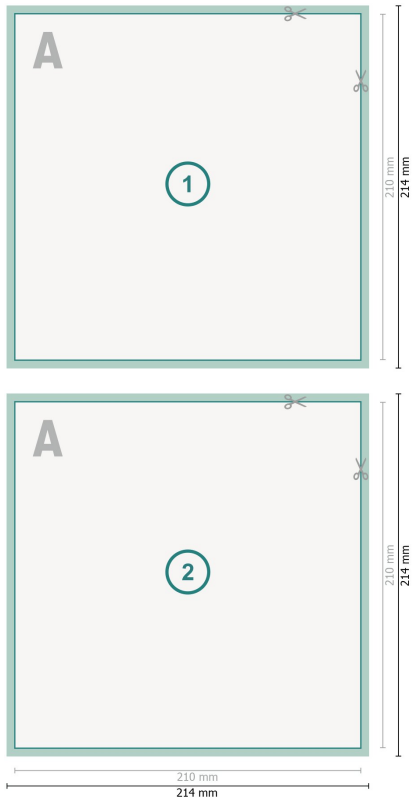

Postcards, A4-Square

**Dataformat (incl. 2 mm bleed):**

21,4 x 21,4 cm

bleed:

2 mm

Trimmed size:

21 x 21 cm

Safety margin:

4 mm

Maintaining space between the text/information and the edge of the trimmed format prevents undesirable cuts.

Explanation of symbols

 Bleed

 Reading direction

 Trimmed size

 Data format

 We will cut/perforate your product here

Please note:

Allow for trim allowance and safety margin according to instructions.

Arrange background graphics, images or graphics up to the edge of the data format.

Tolerances may occur during production due to cutting, punching and folding processes.