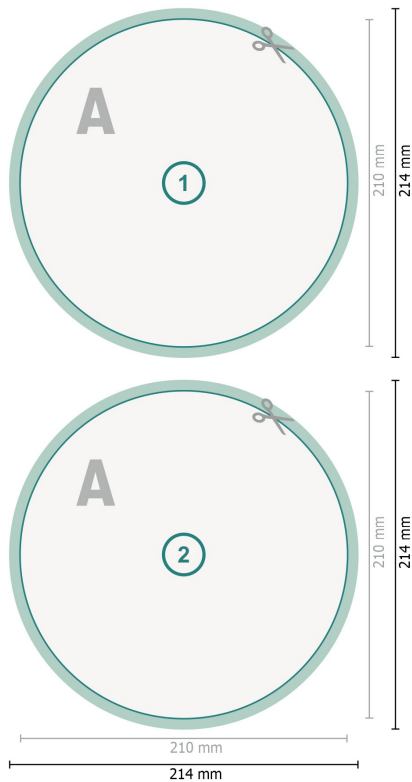

## Postcards, round, 21 cm diameter

**Dataformat (incl. 2 mm bleed):**

21,4 x 21,4 cm

**bleed:**

2 mm

**Trimmed size:**

21 x 21 cm

**Safety margin:**

4 mm

Maintaining space between the text/information and the edge of the trimmed format prevents undesirable cuts.

**Explanation of symbols**

 Bleed

 Reading direction

 Trimmed size

 Data format

 We will cut/perforate your product here

---

**Please note:**

Allow for trim allowance and safety margin according to instructions.

Arrange background graphics, images or graphics up to the edge of the data format.

Tolerances may occur during production due to cutting, punching and folding processes.