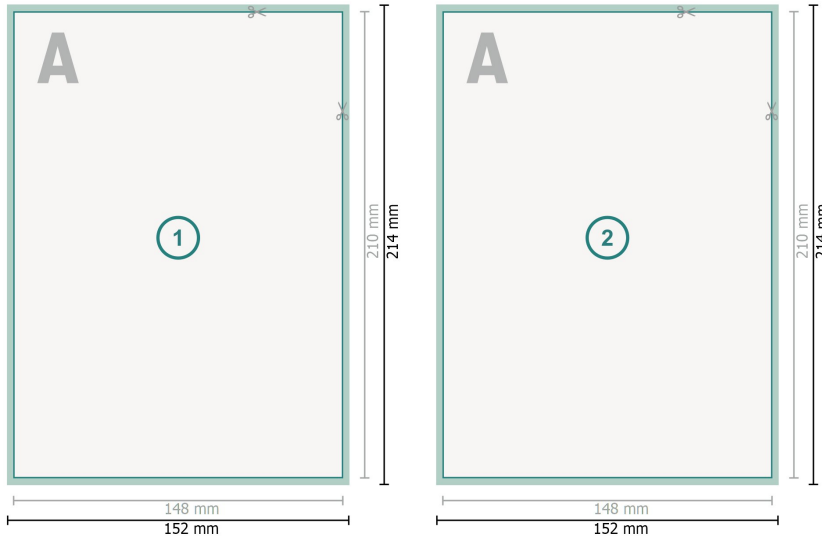

Thank you cards Portrait, A5

**Dataformat (incl. 2 mm bleed):**

15,2 x 21,4 cm

bleed:

2 mm

Trimmed size:

14,8 x 21 cm

Safety margin:

4 mm

Maintaining space between the text/information and the edge of the trimmed format prevents undesirable cuts.

Explanation of symbols

Bleed

Reading direction

Trimmed size

Data format

We will cut/perforate your product here

Please note:

Allow for trim allowance and safety margin according to instructions.

Arrange background graphics, images or graphics up to the edge of the data format.

Tolerances may occur during production due to cutting, punching and folding processes.