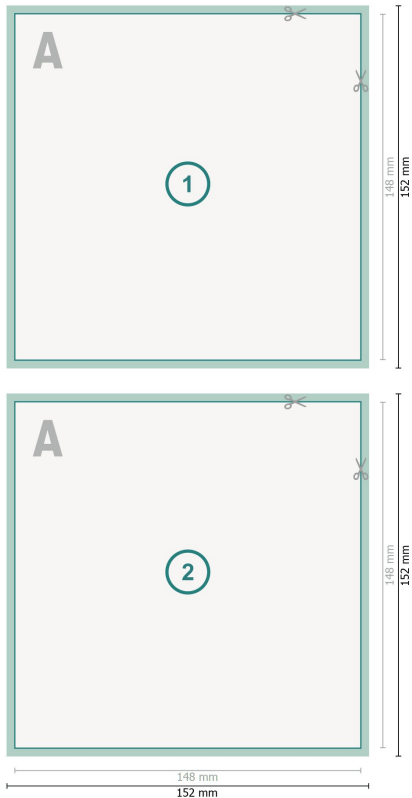

Thank you cards Portrait, A5-Square

**Dataformat (incl. 2 mm bleed):**

15,2 x 15,2 cm

bleed:

2 mm

Trimmed size:

14,8 x 14,8 cm

Safety margin:

4 mm

Maintaining space between the text/information and the edge of the trimmed format prevents undesirable cuts.

Explanation of symbols

 Bleed

 Reading direction

 Trimmed size

 Data format

 We will cut/perforate your product here

Please note:

Allow for trim allowance and safety margin according to instructions.

Arrange background graphics, images or graphics up to the edge of the data format.

Tolerances may occur during production due to cutting, punching and folding processes.