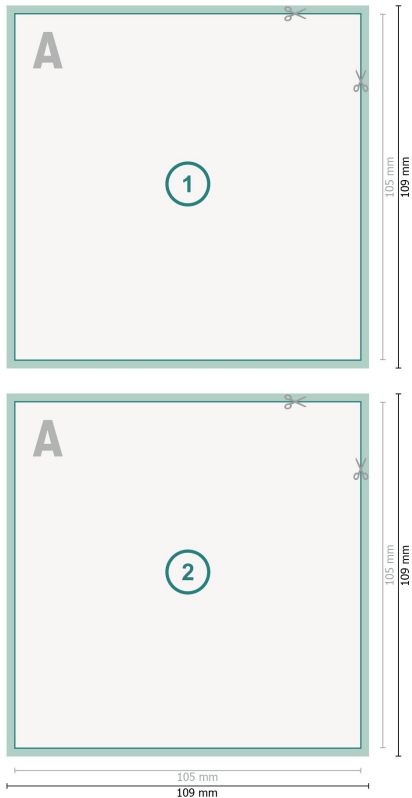

## Thank you cards Portrait, A6-Square

**Dataformat (incl. 2 mm bleed):**

10,9 x 10,9 cm

**bleed:**

2 mm

**Trimmed size:**

10,5 x 10,5 cm

**Safety margin:**

4 mm

Maintaining space between the text/information and the edge of the trimmed format prevents undesirable cuts.

**Explanation of symbols**

Bleed

Reading direction

Trimmed size

Data format

We will cut/perforate your product here

---

**Please note:**

Allow for trim allowance and safety margin according to instructions.

Arrange background graphics, images or graphics up to the edge of the data format.

Tolerances may occur during production due to cutting, punching and folding processes.