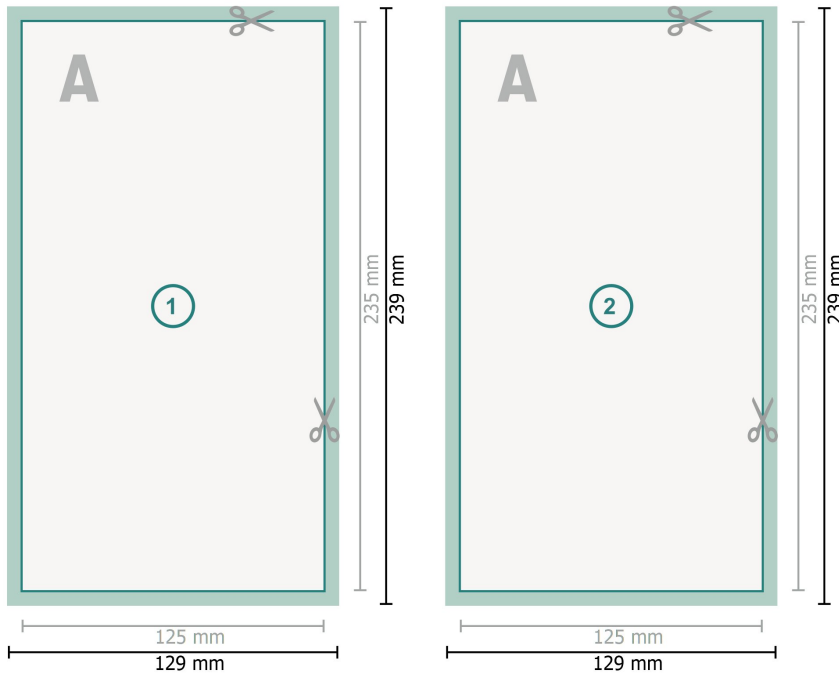

Thank you cards Portrait, Maxi

**Dataformat (incl. 2 mm bleed):**

12,9 x 23,9 cm

bleed:

2 mm

Trimmed size:

12,5 x 23,5 cm

Safety margin:

4 mm

Maintaining space between the text/information and the edge of the trimmed format prevents undesirable cuts.

Explanation of symbols

Bleed

Reading direction

Trimmed size

Data format

We will cut/perforate your product here

Please note:

Allow for trim allowance and safety margin according to instructions.

Arrange background graphics, images or graphics up to the edge of the data format.

Tolerances may occur during production due to cutting, punching and folding processes.