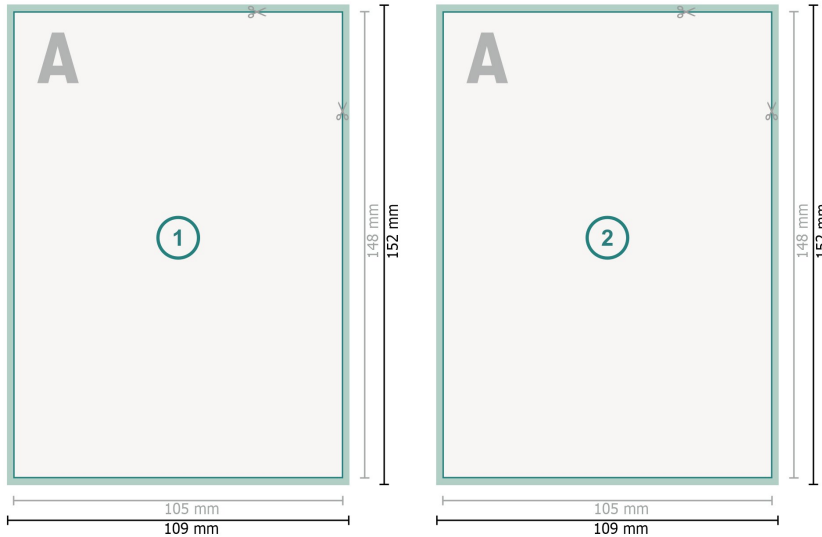

## Greeting cards Portrait, A6

**Dataformat (incl. 2 mm bleed):**

10,9 x 15,2 cm

**bleed:**

2 mm

**Trimmed size:**

10,5 x 14,8 cm

**Safety margin:**

4 mm

Maintaining space between the text/information and the edge of the trimmed format prevents undesirable cuts.

**Explanation of symbols**

 Bleed

 Reading direction

 Trimmed size

 Data format

 We will cut/perforate your product here

---

**Please note:**

Allow for trim allowance and safety margin according to instructions.

Arrange background graphics, images or graphics up to the edge of the data format.

Tolerances may occur during production due to cutting, punching and folding processes.