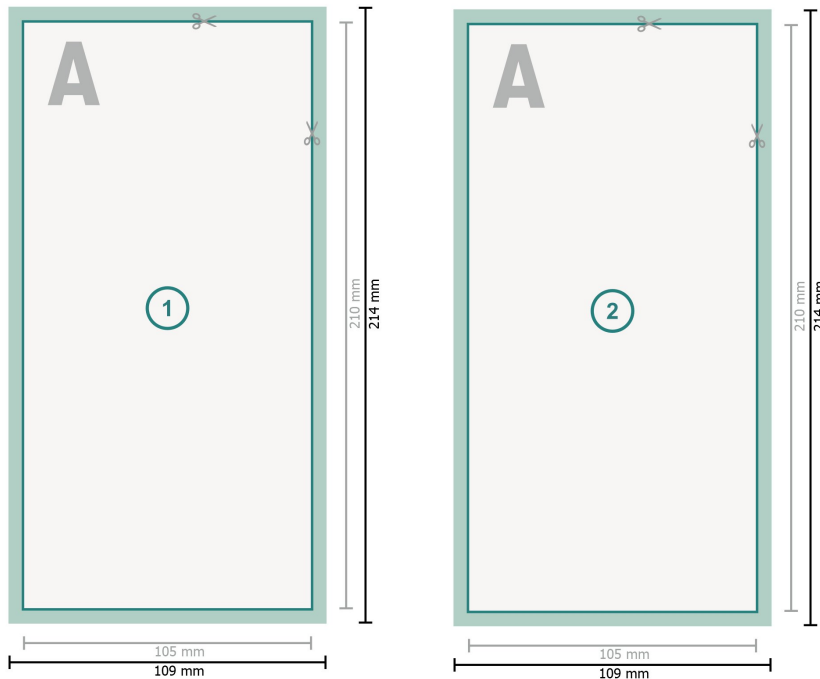

Greeting cards Portrait, DL

Dataformat (incl. 2 mm bleed):
10,9 x 21,4 cm

bleed:
2 mm

Trimmed size:
10,5 x 21 cm

Safety margin:
4 mm

Maintaining space between the text/information and the edge of the trimmed format prevents undesirable cuts.

Explanation of symbols

-  Bleed
-  Reading direction
-  Trimmed size
-  Data format
-  We will cut/perforate your product here

Please note:

Allow for trim allowance and safety margin according to instructions.

Arrange background graphics, images or graphics up to the edge of the data format.

Tolerances may occur during production due to cutting, punching and folding processes.

Printing data: Instructions and templates can be found under the menu item *Printing data* at www.onlineprinters.com