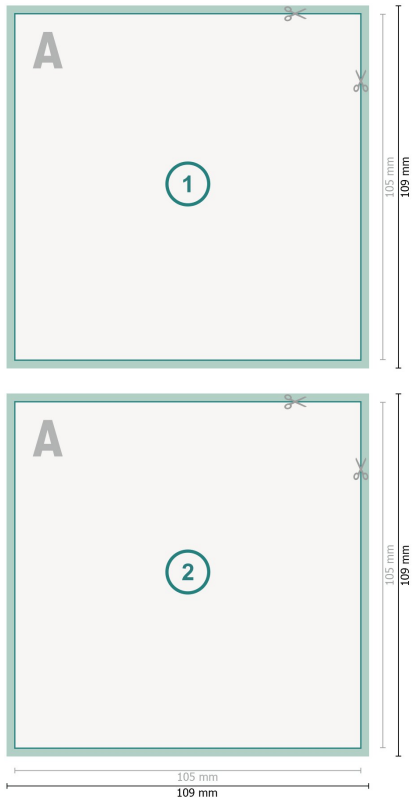

Greeting cards Portrait, A6-Square

**Dataformat (incl. 2 mm bleed):**

10,9 x 10,9 cm

bleed:

2 mm

Trimmed size:

10,5 x 10,5 cm

Safety margin:

4 mm

Maintaining space between the text/information and the edge of the trimmed format prevents undesirable cuts.

Explanation of symbols

Bleed

Reading direction

Trimmed size

Data format

We will cut/perforate your product here

Please note:

Allow for trim allowance and safety margin according to instructions.

Arrange background graphics, images or graphics up to the edge of the data format.

Tolerances may occur during production due to cutting, punching and folding processes.