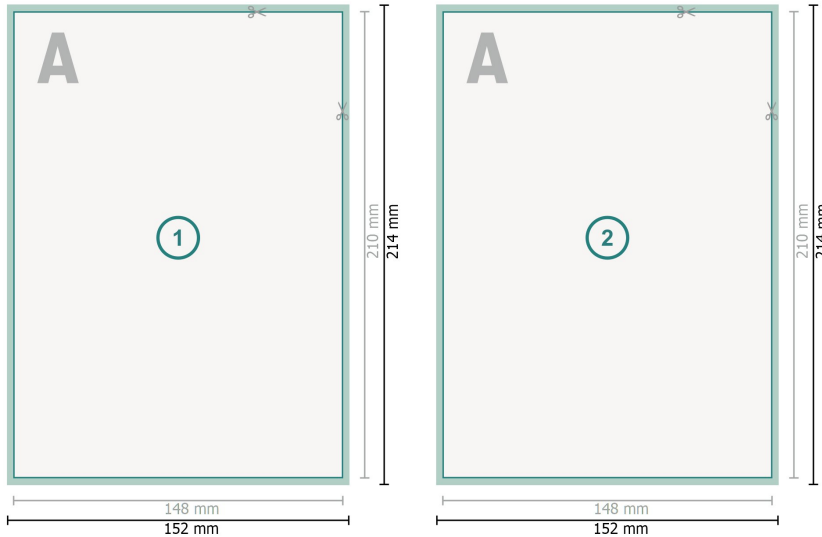

## Greeting cards Portrait, A5

**Dataformat (incl. 2 mm bleed):**

15,2 x 21,4 cm

**bleed:**

2 mm

**Trimmed size:**

14,8 x 21 cm

**Safety margin:**

4 mm

Maintaining space between the text/information and the edge of the trimmed format prevents undesirable cuts.

**Explanation of symbols**

 Bleed

 Reading direction

 Trimmed size

 Data format

 We will cut/perforate your product here

---

**Please note:**

Allow for trim allowance and safety margin according to instructions.

Arrange background graphics, images or graphics up to the edge of the data format.

Tolerances may occur during production due to cutting, punching and folding processes.