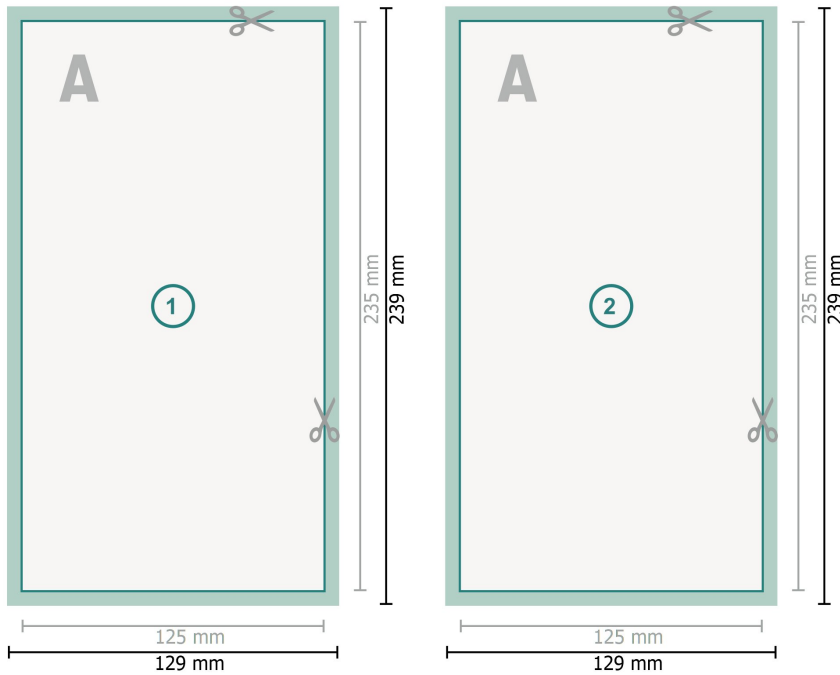

Greeting cards Portrait, Maxi

**Dataformat (incl. 2 mm bleed):**

12,9 x 23,9 cm

bleed:

2 mm

Trimmed size:

12,5 x 23,5 cm

Safety margin:

4 mm

Maintaining space between the text/information and the edge of the trimmed format prevents undesirable cuts.

Explanation of symbols

Bleed

Reading direction

Trimmed size

Data format

We will cut/perforate your product here

Please note:

Allow for trim allowance and safety margin according to instructions.

Arrange background graphics, images or graphics up to the edge of the data format.

Tolerances may occur during production due to cutting, punching and folding processes.