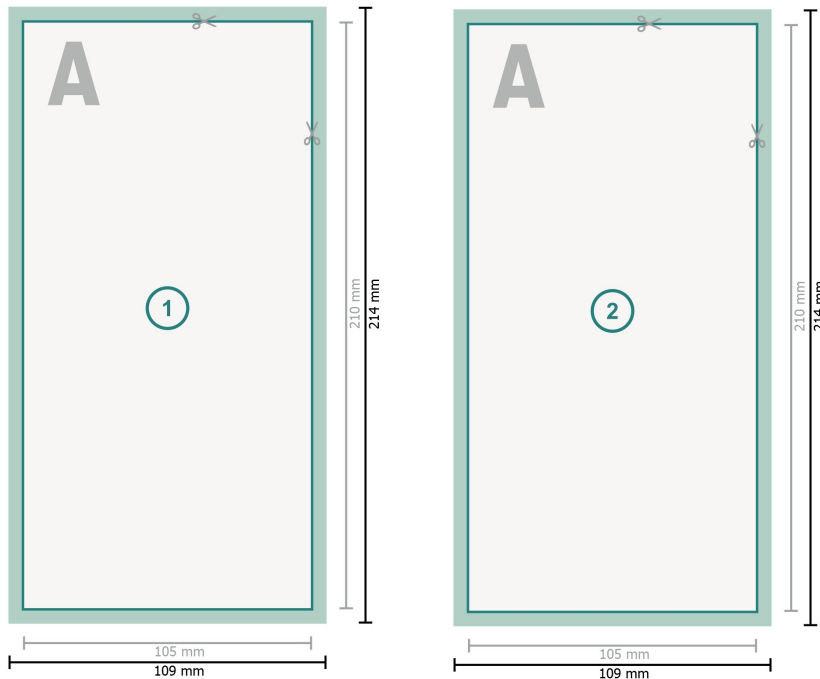

Invitation cards Portrait, DL

**Dataformat (incl. 2 mm bleed):**

10,9 x 21,4 cm

bleed:

2 mm

Trimmed size:

10,5 x 21 cm

Safety margin:

4 mm

Maintaining space between the text/information and the edge of the trimmed format prevents undesirable cuts.

Explanation of symbols

 Bleed

 Reading direction

 Trimmed size

 Data format

 We will cut/perforate your product here

Please note:

Allow for trim allowance and safety margin according to instructions.

Arrange background graphics, images or graphics up to the edge of the data format.

Tolerances may occur during production due to cutting, punching and folding processes.