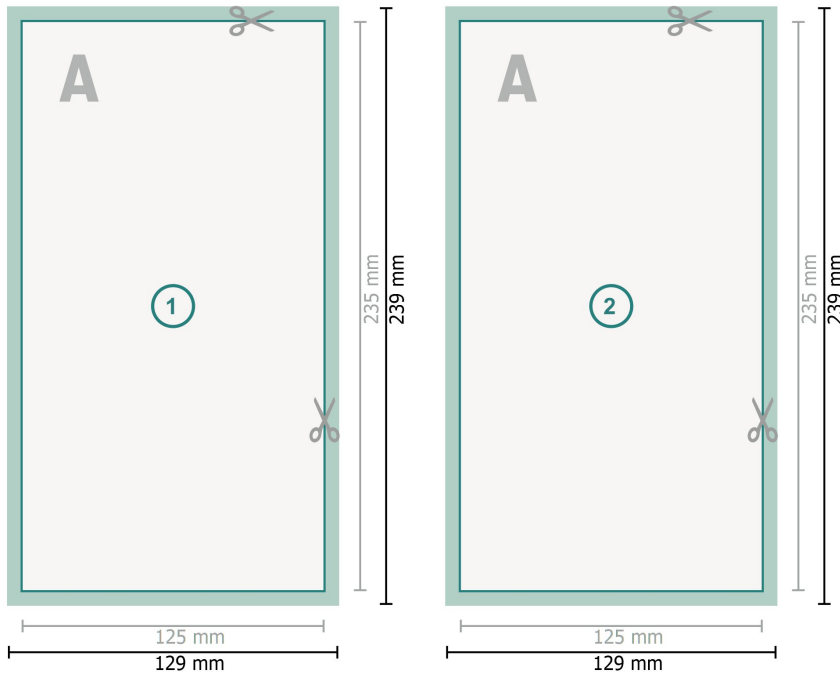

## Invitation cards Portrait, Maxi

**Dataformat (incl. 2 mm bleed):**

12,9 x 23,9 cm

**bleed:**

2 mm

**Trimmed size:**

12,5 x 23,5 cm

**Safety margin:**

4 mm

Maintaining space between the text/information and the edge of the trimmed format prevents undesirable cuts.

**Explanation of symbols**

Bleed

Reading direction

Trimmed size

Data format

We will cut/perforate your product here

---

**Please note:**

Allow for trim allowance and safety margin according to instructions.

Arrange background graphics, images or graphics up to the edge of the data format.

Tolerances may occur during production due to cutting, punching and folding processes.