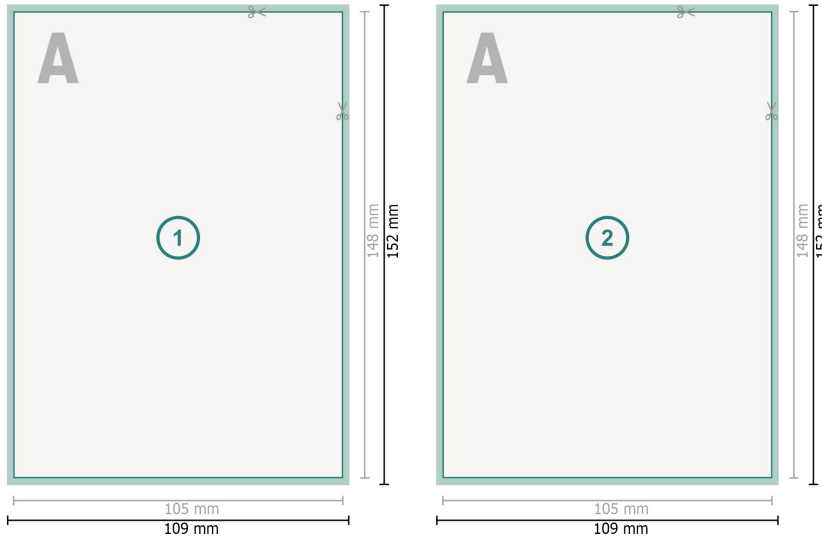

Invitation cards Portrait, A6

**Dataformat (incl. 2 mm bleed):**

10,9 x 15,2 cm

bleed:

2 mm

Trimmed size:

10,5 x 14,8 cm

Safety margin:

4 mm

Maintaining space between the text/information and the edge of the trimmed format prevents undesirable cuts.

Explanation of symbols

 Bleed

 Reading direction

 Trimmed size

 Data format

 We will cut/perforate your product here

Please note:

Allow for trim allowance and safety margin according to instructions.

Arrange background graphics, images or graphics up to the edge of the data format.

Tolerances may occur during production due to cutting, punching and folding processes.