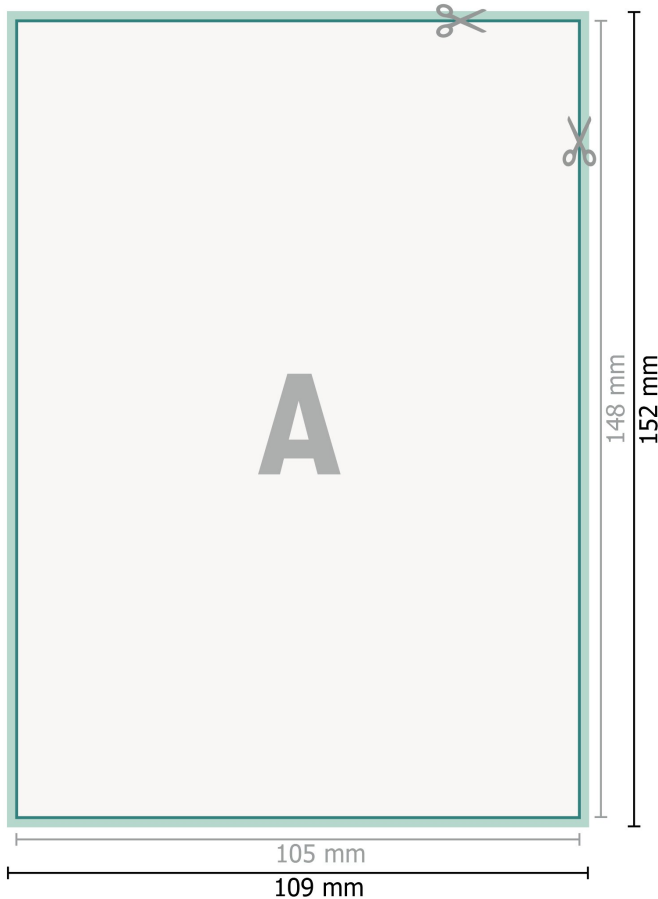

Removable stickers, A6

Dataformat (incl. 2 mm bleed):

10,9 x 15,2 cm

bleed:

2 mm

Trimmed size:

10,5 x 14,8 cm

Safety margin:

4 mm

Maintaining space between the text/information and the edge of the trimmed format prevents undesirable cuts.

Explanation of symbols

 Bleed

 Reading direction

 Trimmed size

 Data format

 We will cut/perforate your product here

Please note:

Allow for trim allowance and safety margin according to instructions.

Arrange background graphics, images or graphics up to the edge of the data format.

Tolerances may occur during production due to cutting, punching and folding processes.