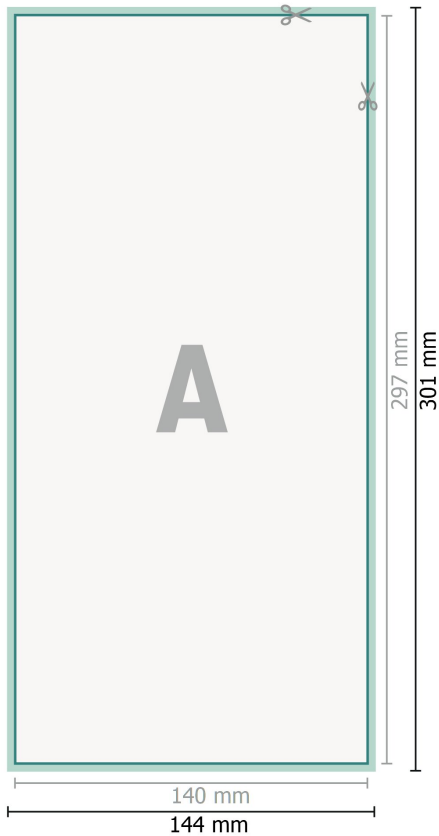

## Removable stickers, 1/3 A3

**Dataformat (incl. 2 mm bleed):**

14,4 x 30,1 cm

**bleed:**

2 mm

**Trimmed size:**

14 x 29,7 cm

**Safety margin:**

4 mm

Maintaining space between the text/information and the edge of the trimmed format prevents undesirable cuts.

**Explanation of symbols**

 Bleed

 Reading direction

 Trimmed size

 Data format

 We will cut/perforate your product here

---

**Please note:**

Allow for trim allowance and safety margin according to instructions.

Arrange background graphics, images or graphics up to the edge of the data format.

Tolerances may occur during production due to cutting, punching and folding processes.