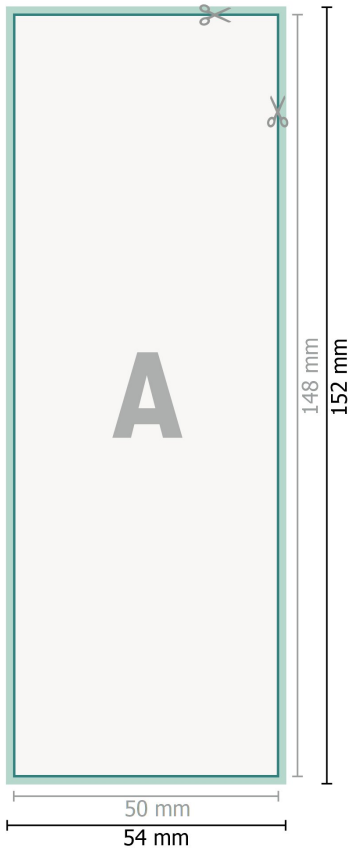

Removable stickers, A6-Half

Dataformat (incl. 2 mm bleed):

5,4 x 15,2 cm

bleed:

2 mm

Trimmed size:

5 x 14,8 cm

Safety margin:

4 mm

Maintaining space between the text/information and the edge of the trimmed format prevents undesirable cuts.

Explanation of symbols

 Bleed

 Reading direction

 Trimmed size

 Data format

 We will cut/perforate your product here

Please note:

Allow for trim allowance and safety margin according to instructions.

Arrange background graphics, images or graphics up to the edge of the data format.

Tolerances may occur during production due to cutting, punching and folding processes.