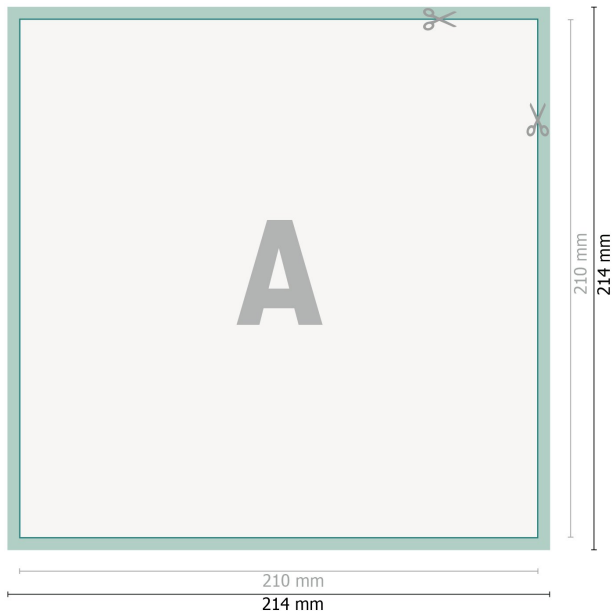

Removable stickers, square 21 cm

**Dataformat (incl. 2 mm bleed):**

21,4 x 21,4 cm

bleed:

2 mm

Trimmed size:

21 x 21 cm

Safety margin:

4 mm

Maintaining space between the text/information and the edge of the trimmed format prevents undesirable cuts.

Explanation of symbols

 Bleed

 Reading direction

 Trimmed size

 Data format

 We will cut/perforate your product here

Please note:

Allow for trim allowance and safety margin according to instructions.

Arrange background graphics, images or graphics up to the edge of the data format.

Tolerances may occur during production due to cutting, punching and folding processes.